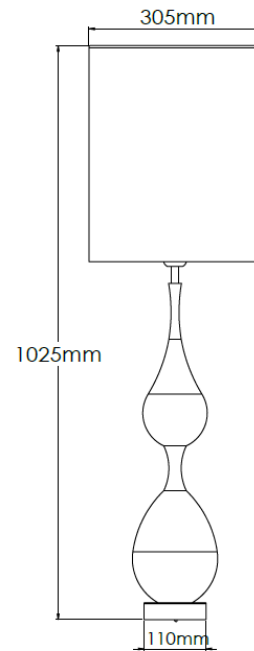

## Technical Specification

<b>MATERIAL</b>	Wood / Brass	<b>IP Rating</b>	IP20
<b>FINISH</b>	Dark Oak	<b>HEIGHT</b>	905mm
<b>LAMPHOLDER TYPE</b>	E27 x 1	<b>WIDTH</b>	255mm
<b>RECOMMENDED LAMP</b>	GLS	<b>DEPTH/PROJECTION</b>	255mm
<b>MAX WATTAGE</b>	12W	<b>BACK/CEILING PLATE</b>	N/A
<b>CERTIFICATIONS</b>	UKCA CE	<b>BASE DIAMETER</b>	110mm
<b>DIMMABLE</b>	Mains - If lamps are compatible	<b>WEIGHT</b>	10kg
<b>CLASS I / II / III</b>	Class I	<b>SHADE MATERIAL</b>	Fabric

## Technical Specification

<b>MATERIAL</b>	Wood / Brass	<b>IP Rating</b>	IP20
<b>FINISH</b>	Rose Teak	<b>HEIGHT</b>	905mm
<b>LAMPHOLDER TYPE</b>	E27 x 1	<b>WIDTH</b>	255mm
<b>RECOMMENDED LAMP</b>	GLS	<b>DEPTH/PROJECTION</b>	255mm
<b>MAX WATTAGE</b>	12W	<b>BACK/CEILING PLATE</b>	N/A
<b>CERTIFICATIONS</b>	UKCA CE	<b>BASE DIAMETER</b>	110mm
<b>DIMMABLE</b>	Mains - If lamps are compatible	<b>WEIGHT</b>	10kg
<b>CLASS I / II / III</b>	Class I	<b>SHADE MATERIAL</b>	Fabric

## Product Description

Large, white table lamp with brass base and detailing and pearl grey fabric shade

## Technical Specification

<b>MATERIAL</b>	Wood / Brass	<b>IP Rating</b>	IP20
<b>FINISH</b>	P/C White P1/WH	<b>HEIGHT</b>	1025mm
<b>LAMPHOLDER TYPE</b>	E27 x 1	<b>WIDTH</b>	305mm
<b>RECOMMENDED LAMP</b>	GLS	<b>DEPTH/PROJECTION</b>	305mm
<b>MAX WATTAGE</b>	12W	<b>BACK/CEILING PLATE</b>	N/A
<b>CERTIFICATIONS</b>	UKCA CE	<b>BASE DIAMETER</b>	110mm
<b>DIMMABLE</b>	Mains - If lamps are compatible	<b>WEIGHT</b>	10kg
<b>CLASS I / II / III</b>	Class I	<b>SHADE MATERIAL</b>	Fabric