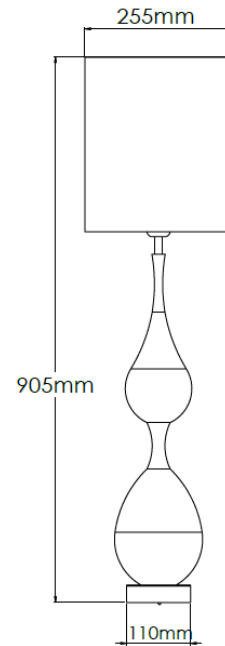

## Technical Specification

<b>MATERIAL</b>	Wood / Brass	<b>IP Rating</b>	IP20
<b>FINISH</b>	Dark Oak	<b>HEIGHT</b>	905mm
<b>LAMPHOLDER TYPE</b>	E27 x 1	<b>WIDTH</b>	255mm
<b>RECOMMENDED LAMP</b>	GLS	<b>DEPTH/PROJECTION</b>	255mm
<b>MAX WATTAGE</b>	12W	<b>BACK/CEILING PLATE</b>	N/A
<b>CERTIFICATIONS</b>	UKCA CE	<b>BASE DIAMETER</b>	110mm
<b>DIMMABLE</b>	Mains - If lamps are compatible	<b>WEIGHT</b>	10kg
<b>CLASS I / II / III</b>	Class I	<b>SHADE MATERIAL</b>	Fabric

## Technical Specification

<b>MATERIAL</b>	Wood / Brass	<b>IP Rating</b>	IP20
<b>FINISH</b>	Rose Teak	<b>HEIGHT</b>	905mm
<b>LAMPHOLDER TYPE</b>	E27 x 1	<b>WIDTH</b>	255mm
<b>RECOMMENDED LAMP</b>	GLS	<b>DEPTH/PROJECTION</b>	255mm
<b>MAX WATTAGE</b>	12W	<b>BACK/CEILING PLATE</b>	N/A
<b>CERTIFICATIONS</b>	UKCA CE	<b>BASE DIAMETER</b>	110mm
<b>DIMMABLE</b>	Mains - If lamps are compatible	<b>WEIGHT</b>	10kg
<b>CLASS I / II / III</b>	Class I	<b>SHADE MATERIAL</b>	Fabric

## Product Description

Large, white table lamp with brass base and detailing and pearl grey fabric shade

## Technical Specification

<b>MATERIAL</b>	Wood / Brass	<b>IP Rating</b>	IP20
<b>FINISH</b>	P/C White P1/WH	<b>HEIGHT</b>	1025mm
<b>LAMPHOLDER TYPE</b>	E27 x 1	<b>WIDTH</b>	305mm
<b>RECOMMENDED LAMP</b>	GLS	<b>DEPTH/PROJECTION</b>	305mm
<b>MAX WATTAGE</b>	12W	<b>BACK/CEILING PLATE</b>	N/A
<b>CERTIFICATIONS</b>	UKCA CE	<b>BASE DIAMETER</b>	110mm
<b>DIMMABLE</b>	Mains - If lamps are compatible	<b>WEIGHT</b>	10kg
<b>CLASS I / II / III</b>	Class I	<b>SHADE MATERIAL</b>	Fabric