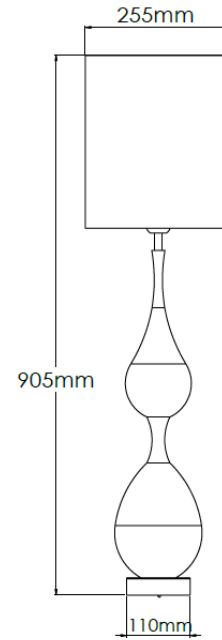

## Technical Specification

<b>MATERIAL</b>	Wood / Brass	<b>IP Rating</b>	IP20
<b>FINISH</b>	Dark Oak	<b>HEIGHT</b>	905mm
<b>LAMPHOLDER TYPE</b>	E27 x 1	<b>WIDTH</b>	255mm
<b>RECOMMENDED LAMP</b>	GLS	<b>DEPTH/PROJECTION</b>	255mm
<b>MAX WATTAGE</b>	12W	<b>BACK/CEILING PLATE</b>	N/A
<b>CERTIFICATIONS</b>	UKCA CE	<b>BASE DIAMETER</b>	110mm
<b>DIMMABLE</b>	Mains - If lamps are compatible	<b>WEIGHT</b>	10kg
<b>CLASS I / II / III</b>	Class I	<b>SHADE MATERIAL</b>	Fabric

## Technical Specification

<b>MATERIAL</b>	Wood / Brass	<b>IP Rating</b>	IP20
<b>FINISH</b>	Rose Teak	<b>HEIGHT</b>	905mm
<b>LAMPHOLDER TYPE</b>	E27 x 1	<b>WIDTH</b>	255mm
<b>RECOMMENDED LAMP</b>	GLS	<b>DEPTH/PROJECTION</b>	255mm
<b>MAX WATTAGE</b>	12W	<b>BACK/CEILING PLATE</b>	N/A
<b>CERTIFICATIONS</b>	UKCA CE	<b>BASE DIAMETER</b>	110mm
<b>DIMMABLE</b>	Mains - If lamps are compatible	<b>WEIGHT</b>	10kg
<b>CLASS I / II / III</b>	Class I	<b>SHADE MATERIAL</b>	Fabric

## Product Description

Large, white table lamp with brass base and detailing and pearl grey fabric shade

## Technical Specification

<b>MATERIAL</b>	Wood / Brass	<b>IP Rating</b>	IP20
<b>FINISH</b>	P/C White P1/WH	<b>HEIGHT</b>	1025mm
<b>LAMPHOLDER TYPE</b>	E27 x 1	<b>WIDTH</b>	305mm
<b>RECOMMENDED LAMP</b>	GLS	<b>DEPTH/PROJECTION</b>	305mm
<b>MAX WATTAGE</b>	12W	<b>BACK/CEILING PLATE</b>	N/A
<b>CERTIFICATIONS</b>	UKCA CE	<b>BASE DIAMETER</b>	110mm
<b>DIMMABLE</b>	Mains - If lamps are compatible	<b>WEIGHT</b>	10kg
<b>CLASS I / II / III</b>	Class I	<b>SHADE MATERIAL</b>	Fabric