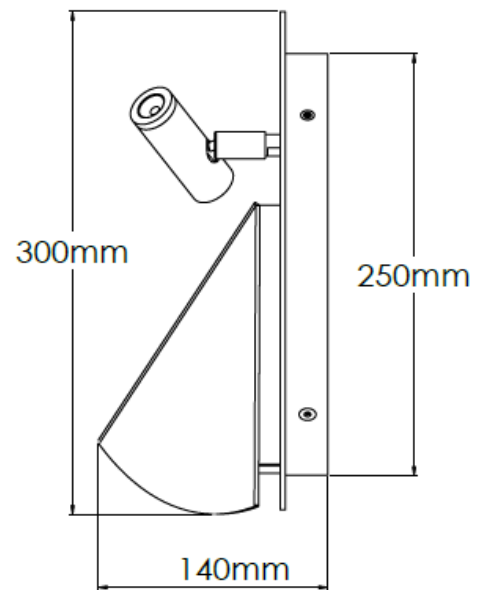

## Technical Specification

<b>MATERIAL</b>	Mild steel / Acrylic	<b>IP Rating</b>	IP20
<b>FINISH</b>	Light Antique P2/LAQ	<b>HEIGHT</b>	300mm
<b>LAMPHOLDER TYPE</b>	LED Strip / LED COB	<b>WIDTH</b>	150mm
<b>RECOMMENDED LAMP</b>	N/A	<b>DEPTH/PROJECTION</b>	140mm
<b>MAX WATTAGE</b>	8.4W	<b>BACK/CEILING PLATE</b>	250mm
<b>CERTIFICATIONS</b>	UKCA CE	<b>BASE DIAMETER</b>	N/A
<b>DIMMABLE</b>	N/A	<b>WEIGHT</b>	3kg
<b>CLASS I / II / III</b>	Class I	<b>SHADE MATERIAL</b>	N/A

## Technical Specification

<b>MATERIAL</b>	Mild steel / Acrylic	<b>IP Rating</b>	IP20
<b>FINISH</b>	RAL 9010	<b>HEIGHT</b>	300mm
<b>LAMPHOLDER TYPE</b>	LED Strip / LED COB	<b>WIDTH</b>	150mm
<b>RECOMMENDED LAMP</b>	N/A	<b>DEPTH/PROJECTION</b>	140mm
<b>MAX WATTAGE</b>	8.4W	<b>BACK/CEILING PLATE</b>	250mm
<b>CERTIFICATIONS</b>	UKCA CE	<b>BASE DIAMETER</b>	N/A
<b>DIMMABLE</b>	N/A	<b>WEIGHT</b>	3kg
<b>CLASS I / II / III</b>	Class I	<b>SHADE MATERIAL</b>	N/A