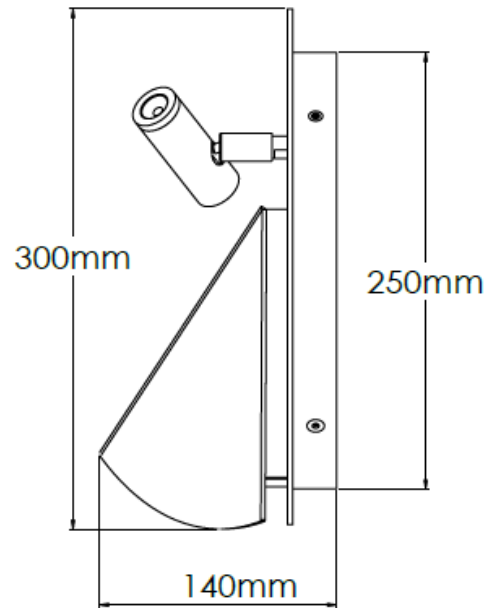

## Product Description

Sydney Reading wall lamp in Light antique

## Technical Specification

<b>MATERIAL</b>	Mild steel / Acrylic	<b>IP Rating</b>	IP20
<b>FINISH</b>	Light Antique P2/LAQ	<b>HEIGHT</b>	300mm
<b>LAMPHOLDER TYPE</b>	LED Strip / LED COB	<b>WIDTH</b>	150mm
<b>RECOMMENDED LAMP</b>	N/A	<b>DEPTH/PROJECTION</b>	140mm
<b>MAX WATTAGE</b>	8.4W	<b>BACK/CEILING PLATE</b>	250mm
<b>CERTIFICATIONS</b>	UKCA CE	<b>BASE DIAMETER</b>	N/A
<b>DIMMABLE</b>	N/A	<b>WEIGHT</b>	3kg
<b>CLASS I / II / III</b>	Class I	<b>SHADE MATERIAL</b>	N/A

## Product Description

Sydney Reading wall lamp in White

## Technical Specification

<b>MATERIAL</b>	Mild steel / Acrylic	<b>IP Rating</b>	IP20
<b>FINISH</b>	RAL 9010	<b>HEIGHT</b>	300mm
<b>LAMPHOLDER TYPE</b>	LED Strip / LED COB	<b>WIDTH</b>	150mm
<b>RECOMMENDED LAMP</b>	N/A	<b>DEPTH/PROJECTION</b>	140mm
<b>MAX WATTAGE</b>	8.4W	<b>BACK/CEILING PLATE</b>	250mm
<b>CERTIFICATIONS</b>	UKCA CE	<b>BASE DIAMETER</b>	N/A
<b>DIMMABLE</b>	N/A	<b>WEIGHT</b>	3kg
<b>CLASS I / II / III</b>	Class I	<b>SHADE MATERIAL</b>	N/A