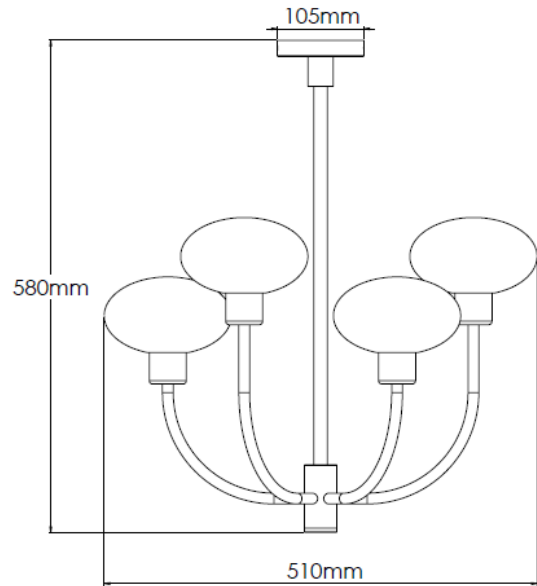

Product Description

6 arm medium antique chandelier with alabaster shades

Technical Specification

MATERIAL	Mild steel / Alabaster	IP Rating	IP20
FINISH	Medium Antique P2/MAQ	HEIGHT	580mm
LAMPHOLDER TYPE	Large G9 x 6	WIDTH	510mm
RECOMMENDED LAMP	G9 Only	DEPTH/PROJECTION	N/A
MAX WATTAGE	18W	BACK/CEILING PLATE	105mm
CERTIFICATIONS	UKCA CE	BASE DIAMETER	N/A
DIMMABLE	Mains - If lamps are compatible	WEIGHT	5kg
CLASS I / II / III	Class I	SHADE MATERIAL	Alabaster

Product Description

6 arm medium antique chandelier with glass shades

Technical Specification

MATERIAL	Mild steel / Glass	IP Rating	IP20
FINISH	Medium Antique P2/MAQ	HEIGHT	580mm
LAMPHOLDER TYPE	Large G9 x 6	WIDTH	510mm
RECOMMENDED LAMP	G9 Only	DEPTH/PROJECTION	N/A
MAX WATTAGE	18W	BACK/CEILING PLATE	105mm
CERTIFICATIONS	UKCA CE	BASE DIAMETER	N/A
DIMMABLE	Mains - If lamps are compatible	WEIGHT	5kg
CLASS I / II / III	Class I	SHADE MATERIAL	Glass