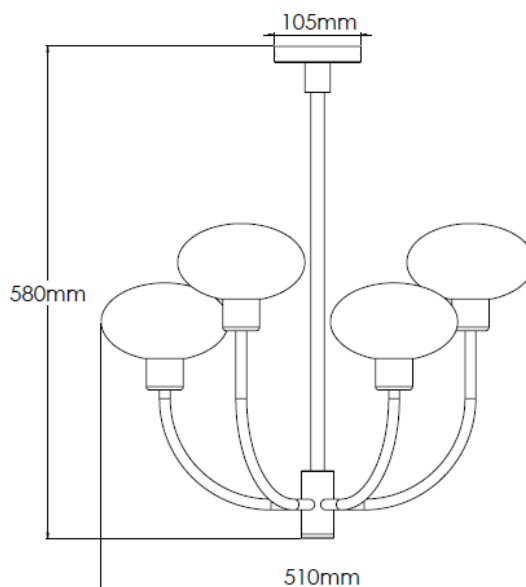

Product Description

6 arm medium antique chandelier with alabaster shades

Technical Specification

MATERIAL	Mild steel / Alabaster	IP Rating	IP20
FINISH	Medium Antique P2/MAQ	HEIGHT	580mm
LAMPHOLDER TYPE	Large G9 x 6	WIDTH	510mm
RECOMMENDED LAMP	G9 Only	DEPTH/PROJECTION	N/A
MAX WATTAGE	18W	BACK/CEILING PLATE	105mm
CERTIFICATIONS	UKCA CE	BASE DIAMETER	N/A
DIMMABLE	Mains - If lamps are compatible	WEIGHT	5kg
CLASS I / II / III	Class I	SHADE MATERIAL	Alabaster

Product Description

6 arm medium antique chandelier with glass shades

Technical Specification

MATERIAL	Mild steel / Glass	IP Rating	IP20
FINISH	Medium Antique P2/MAQ	HEIGHT	580mm
LAMPHOLDER TYPE	Large G9 x 6	WIDTH	510mm
RECOMMENDED LAMP	G9 Only	DEPTH/PROJECTION	N/A
MAX WATTAGE	18W	BACK/CEILING PLATE	105mm
CERTIFICATIONS	UKCA CE	BASE DIAMETER	N/A
DIMMABLE	Mains - If lamps are compatible	WEIGHT	5kg
CLASS I / II / III	Class I	SHADE MATERIAL	Glass