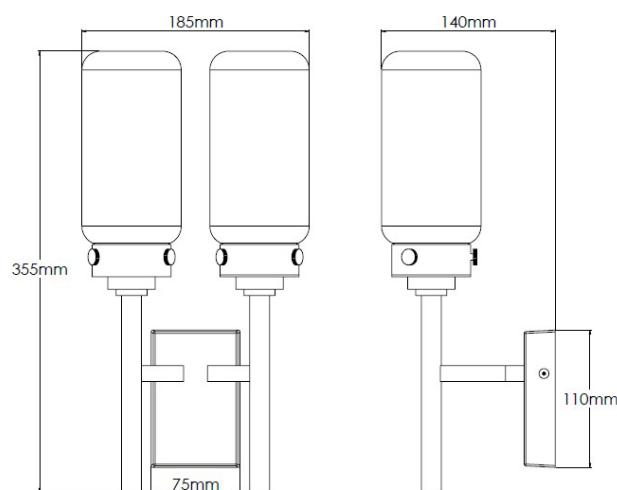

## Product Description

Twin wall light with brass metalwork and clear reeded glass shades

## Technical Specification

<b>MATERIAL</b>	Brass / Glass	<b>IP Rating</b>	IP20
<b>FINISH</b>	Georgian Brass M6/GBR	<b>HEIGHT</b>	355mm
<b>LAMPHOLDER TYPE</b>	SES x 2	<b>WIDTH</b>	185mm
<b>RECOMMENDED LAMP</b>	Tube	<b>DEPTH/PROJECTION</b>	140mm
<b>MAX WATTAGE</b>	8W	<b>BACK/CEILING PLATE</b>	110x75mm
<b>CERTIFICATIONS</b>	UKCA CE	<b>BASE DIAMETER</b>	N/A
<b>DIMMABLE</b>	Mains - If lamps are compatible	<b>WEIGHT</b>	3kg
<b>CLASS I / II / III</b>	Class I	<b>SHADE MATERIAL</b>	Glass