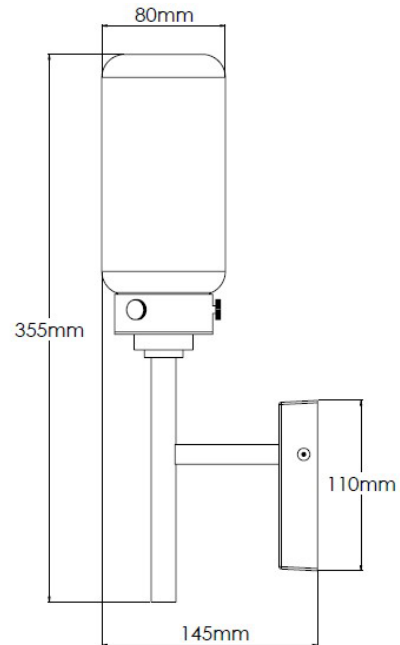

Product Description

Single wall light with brass metalwork and clear reeded glass shade

Technical Specification

MATERIAL	Brass / Glass	IP Rating	IP20
FINISH	Georgian Brass M6/GBR	HEIGHT	355mm
LAMPHOLDER TYPE	SES x 1	WIDTH	80mm
RECOMMENDED LAMP	Tube	DEPTH/PROJECTION	145mm
MAX WATTAGE	4W	BACK/CEILING PLATE	110x75mm
CERTIFICATIONS	UKCA CE, UL	BASE DIAMETER	N/A
DIMMABLE	Mains - If lamps are compatible	WEIGHT	2kg
CLASS I / II / III	Class I	SHADE MATERIAL	Glass