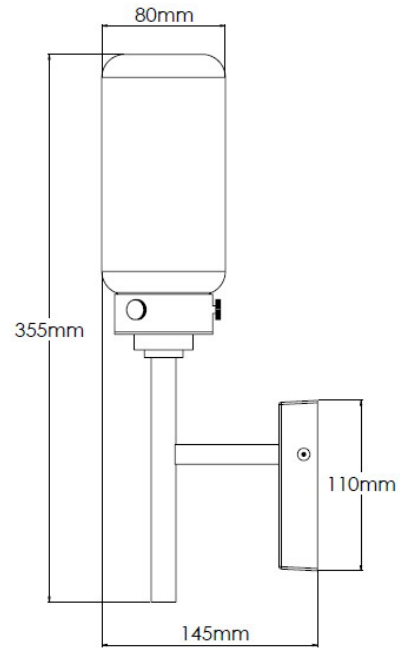

Product Description

Single wall light with brass metalwork and clear reeded glass shade

Technical Specification

| | | | |
|---------------------------|---------------------------------|---------------------------|----------|
| MATERIAL | Brass / Glass | IP Rating | IP20 |
| FINISH | Georgian Brass M6/GBR | HEIGHT | 355mm |
| LAMPHOLDER TYPE | SES x 1 | WIDTH | 80mm |
| RECOMMENDED LAMP | Tube | DEPTH/PROJECTION | 145mm |
| MAX WATTAGE | 4W | BACK/CEILING PLATE | 110x75mm |
| CERTIFICATIONS | UKCA CE | BASE DIAMETER | N/A |
| DIMMABLE | Mains - If lamps are compatible | WEIGHT | 2kg |
| CLASS I / II / III | Class I | SHADE MATERIAL | Glass |