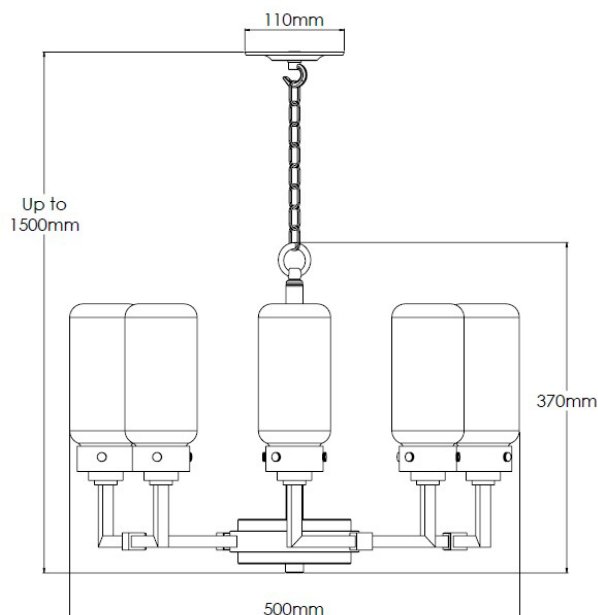

Product Description

8-arm chandelier with brass metalwork and clear reeded glass shades

Technical Specification

MATERIAL	Brass / Glass	IP Rating	IP20
FINISH	Georgian Brass M6/GBR	HEIGHT	370mm (body only)
LAMPHOLDER TYPE	SES x 8	WIDTH	500mm
RECOMMENDED LAMP	Tube	DEPTH/PROJECTION	500mm
MAX WATTAGE	32W	BACK/CEILING PLATE	110mm
CERTIFICATIONS	UKCA CE	BASE DIAMETER	N/A
DIMMABLE	Mains - If lamps are compatible	WEIGHT	10kg
CLASS I / II / III	Class I	SHADE MATERIAL	Glass