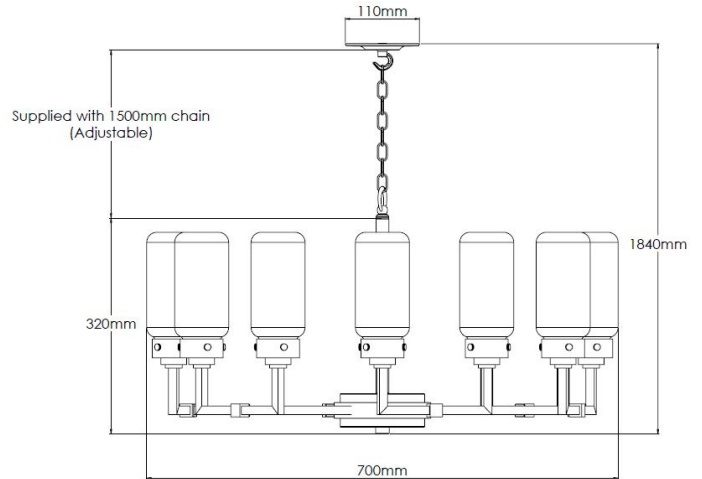

## Product Description

12-arm chandelier with brass metalwork and clear reeded glass shades

## Technical Specification

<b>MATERIAL</b>	Brass / Glass	<b>IP Rating</b>	IP20
<b>FINISH</b>	Georgian Brass M6/GBR	<b>HEIGHT</b>	1840mm
<b>LAMPHOLDER TYPE</b>	SES x 12	<b>WIDTH</b>	700mm
<b>RECOMMENDED LAMP</b>	Tube	<b>DEPTH/PROJECTION</b>	700mm
<b>MAX WATTAGE</b>	48W	<b>BACK/CEILING PLATE</b>	110mm
<b>CERTIFICATIONS</b>	UKCA CE, UL	<b>BASE DIAMETER</b>	N/A
<b>DIMMABLE</b>	Mains - If lamps are compatible	<b>WEIGHT</b>	12kg
<b>CLASS I / II / III</b>	Class I	<b>SHADE MATERIAL</b>	Glass