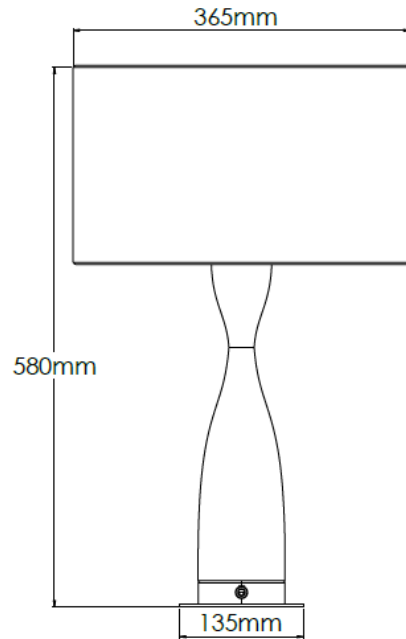

## Product Description

Medium sized, medium oak table lamp with brushed brass detailing

## Technical Specification

<b>MATERIAL</b>	Wood / Brass	<b>IP Rating</b>	IP20
<b>FINISH</b>	Medium Oak	<b>HEIGHT</b>	580mm
<b>LAMPHOLDER TYPE</b>	E27 x 1	<b>WIDTH</b>	365mm
<b>RECOMMENDED LAMP</b>	GLS	<b>DEPTH/PROJECTION</b>	365mm
<b>MAX WATTAGE</b>	12W	<b>BACK/CEILING PLATE</b>	N/A
<b>CERTIFICATIONS</b>	UKCA CE	<b>BASE DIAMETER</b>	135mm
<b>DIMMABLE</b>	Mains - If lamps are compatible	<b>WEIGHT</b>	8kg
<b>CLASS I / II / III</b>	Class I	<b>SHADE MATERIAL</b>	Fabric

## Product Description

Medium sized, wenge table lamp with brushed brass detailing

## Technical Specification

<b>MATERIAL</b>	Wood / Brass	<b>IP Rating</b>	IP20
<b>FINISH</b>	Wenge	<b>HEIGHT</b>	580mm
<b>LAMPHOLDER TYPE</b>	E27 x 1	<b>WIDTH</b>	365mm
<b>RECOMMENDED LAMP</b>	GLS	<b>DEPTH/PROJECTION</b>	365mm
<b>MAX WATTAGE</b>	12W	<b>BACK/CEILING PLATE</b>	N/A
<b>CERTIFICATIONS</b>	UKCA CE	<b>BASE DIAMETER</b>	135mm
<b>DIMMABLE</b>	Mains - If lamps are compatible	<b>WEIGHT</b>	8kg
<b>CLASS I / II / III</b>	Class I	<b>SHADE MATERIAL</b>	Fabric