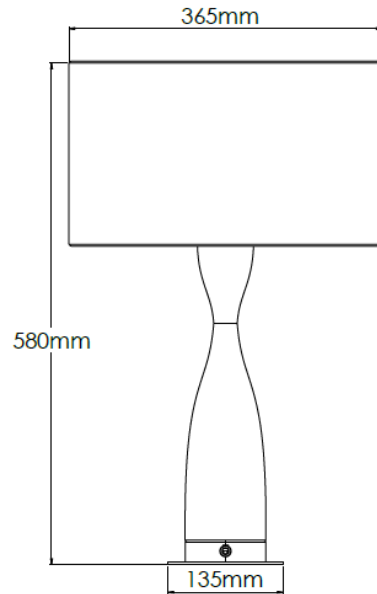

## Product Description

Medium sized, medium oak table lamp with brushed brass detailing

## Technical Specification

<b>MATERIAL</b>	Wood / Brass	<b>IP Rating</b>	IP20
<b>FINISH</b>	Medium Oak	<b>HEIGHT</b>	580mm
<b>LAMPHOLDER TYPE</b>	E27 x 1	<b>WIDTH</b>	365mm
<b>RECOMMENDED LAMP</b>	GLS	<b>DEPTH/PROJECTION</b>	365mm
<b>MAX WATTAGE</b>	12W	<b>BACK/CEILING PLATE</b>	N/A
<b>CERTIFICATIONS</b>	UKCA CE	<b>BASE DIAMETER</b>	135mm
<b>DIMMABLE</b>	Mains - If lamps are compatible	<b>WEIGHT</b>	8kg
<b>CLASS I / II / III</b>	Class I	<b>SHADE MATERIAL</b>	Fabric

## Product Description

Medium sized, wenge table lamp with brushed brass detailing

## Technical Specification

<b>MATERIAL</b>	Wood / Brass	<b>IP Rating</b>	IP20
<b>FINISH</b>	Wenge	<b>HEIGHT</b>	580mm
<b>LAMPHOLDER TYPE</b>	E27 x 1	<b>WIDTH</b>	365mm
<b>RECOMMENDED LAMP</b>	GLS	<b>DEPTH/PROJECTION</b>	365mm
<b>MAX WATTAGE</b>	12W	<b>BACK/CEILING PLATE</b>	N/A
<b>CERTIFICATIONS</b>	UKCA CE	<b>BASE DIAMETER</b>	135mm
<b>DIMMABLE</b>	Mains - If lamps are compatible	<b>WEIGHT</b>	8kg
<b>CLASS I / II / III</b>	Class I	<b>SHADE MATERIAL</b>	Fabric