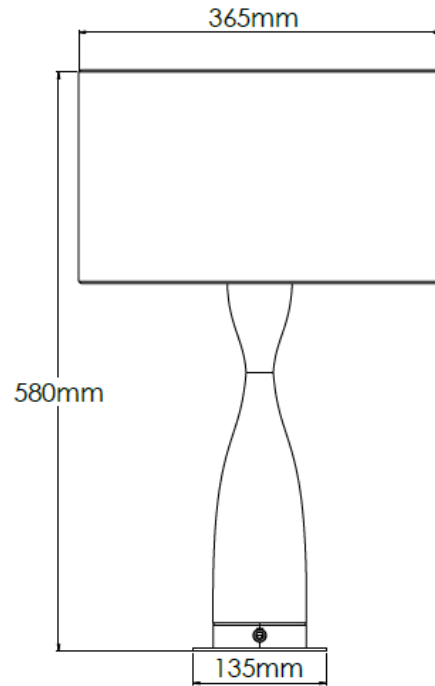

## Product Description

Large sized, medium oak table lamp with brushed brass detailing

## Technical Specification

<b>MATERIAL</b>	Wood / Brass	<b>IP Rating</b>	IP20
<b>FINISH</b>	Medium Oak	<b>HEIGHT</b>	785mm
<b>LAMPHOLDER TYPE</b>	E27 x 1	<b>WIDTH</b>	465mm
<b>RECOMMENDED LAMP</b>	GLS	<b>DEPTH/PROJECTION</b>	465mm
<b>MAX WATTAGE</b>	12W	<b>BACK/CEILING PLATE</b>	N/A
<b>CERTIFICATIONS</b>	UKCA CE, UL	<b>BASE DIAMETER</b>	180mm
<b>DIMMABLE</b>	Mains - If lamps are compatible	<b>WEIGHT</b>	10kg
<b>CLASS I / II / III</b>	Class I	<b>SHADE MATERIAL</b>	Fabric

## Product Description

Large sized, wenge table lamp with brushed brass detailing

## Technical Specification

<b>MATERIAL</b>	Wood / Brass	<b>IP Rating</b>	IP20
<b>FINISH</b>	Wenge	<b>HEIGHT</b>	785mm
<b>LAMPHOLDER TYPE</b>	E27 x 1	<b>WIDTH</b>	465mm
<b>RECOMMENDED LAMP</b>	GLS	<b>DEPTH/PROJECTION</b>	465mm
<b>MAX WATTAGE</b>	12W	<b>BACK/CEILING PLATE</b>	N/A
<b>CERTIFICATIONS</b>	UKCA CE, UL	<b>BASE DIAMETER</b>	180mm
<b>DIMMABLE</b>	Mains - If lamps are compatible	<b>WEIGHT</b>	10kg
<b>CLASS I / II / III</b>	Class I	<b>SHADE MATERIAL</b>	Fabric