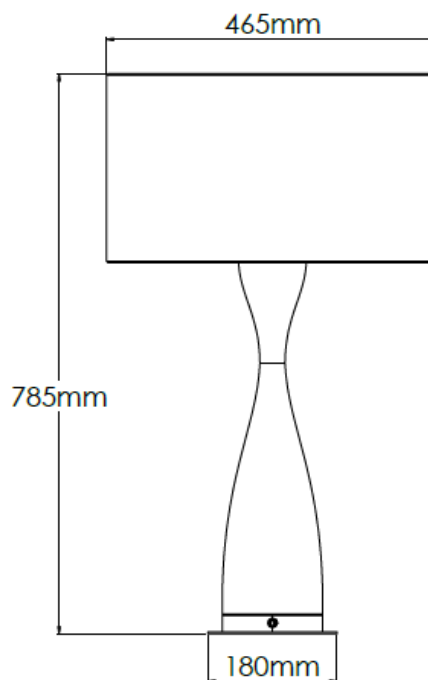

## Product Description

Large sized, medium oak table lamp with brushed brass detailing

## Technical Specification

<b>MATERIAL</b>	Wood / Brass	<b>IP Rating</b>	IP20
<b>FINISH</b>	Medium Oak	<b>HEIGHT</b>	785mm
<b>LAMPHOLDER TYPE</b>	E27 x 1	<b>WIDTH</b>	465mm
<b>RECOMMENDED LAMP</b>	GLS	<b>DEPTH/PROJECTION</b>	465mm
<b>MAX WATTAGE</b>	12W	<b>BACK/CEILING PLATE</b>	N/A
<b>CERTIFICATIONS</b>	UKCA CE, UL	<b>BASE DIAMETER</b>	180mm
<b>DIMMABLE</b>	Mains - If lamps are compatible	<b>WEIGHT</b>	10kg
<b>CLASS I / II / III</b>	Class I	<b>SHADE MATERIAL</b>	Fabric

## Product Description

Large sized, wenge table lamp with brushed brass detailing

## Technical Specification

<b>MATERIAL</b>	Wood / Brass	<b>IP Rating</b>	IP20
<b>FINISH</b>	Wenge	<b>HEIGHT</b>	785mm
<b>LAMPHOLDER TYPE</b>	E27 x 1	<b>WIDTH</b>	465mm
<b>RECOMMENDED LAMP</b>	GLS	<b>DEPTH/PROJECTION</b>	465mm
<b>MAX WATTAGE</b>	12W	<b>BACK/CEILING PLATE</b>	N/A
<b>CERTIFICATIONS</b>	UKCA CE, UL	<b>BASE DIAMETER</b>	180mm
<b>DIMMABLE</b>	Mains - If lamps are compatible	<b>WEIGHT</b>	10kg
<b>CLASS I / II / III</b>	Class I	<b>SHADE MATERIAL</b>	Fabric