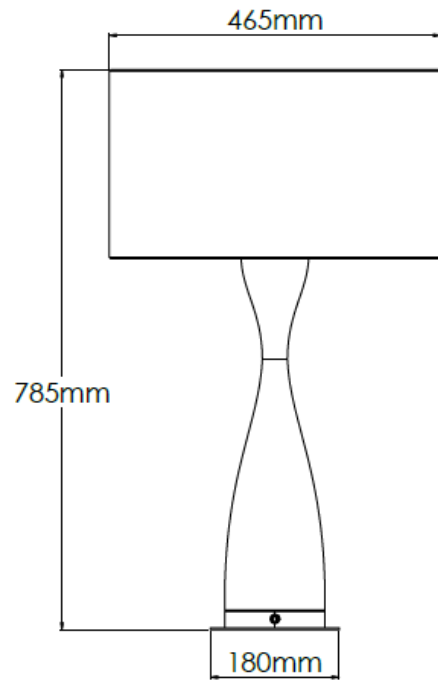

Product Description

Large sized, medium oak table lamp with brushed brass detailing

Technical Specification

MATERIAL	Wood / Brass	IP Rating	IP20
FINISH	Medium Oak	HEIGHT	785mm
LAMPHOLDER TYPE	E27 x 1	WIDTH	465mm
RECOMMENDED LAMP	GLS	DEPTH/PROJECTION	465mm
MAX WATTAGE	12W	BACK/CEILING PLATE	N/A
CERTIFICATIONS	UKCA CE	BASE DIAMETER	180mm
DIMMABLE	Mains - If lamps are compatible	WEIGHT	10kg
CLASS I / II / III	Class I	SHADE MATERIAL	Fabric

Product Description

Large sized, wenge table lamp with brushed brass detailing

Technical Specification

MATERIAL	Wood / Brass	IP Rating	IP20
FINISH	Wenge	HEIGHT	785mm
LAMPHOLDER TYPE	E27 x 1	WIDTH	465mm
RECOMMENDED LAMP	GLS	DEPTH/PROJECTION	465mm
MAX WATTAGE	12W	BACK/CEILING PLATE	N/A
CERTIFICATIONS	UKCA CE	BASE DIAMETER	180mm
DIMMABLE	Mains - If lamps are compatible	WEIGHT	10kg
CLASS I / II / III	Class I	SHADE MATERIAL	Fabric