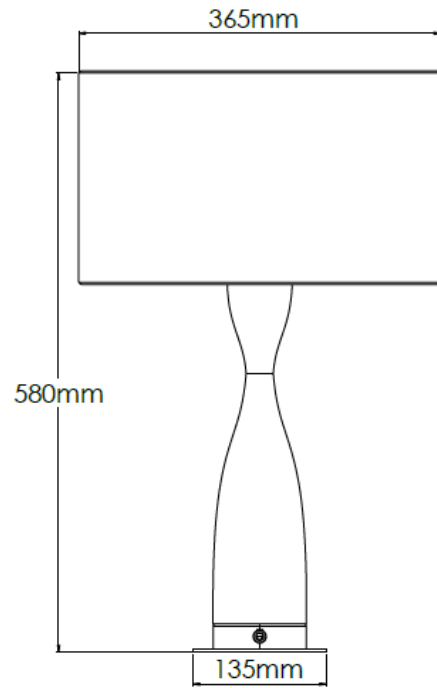

Product Description

Large sized, medium oak table lamp with brushed brass detailing

Technical Specification

MATERIAL	Wood / Brass	IP Rating	IP20
FINISH	Medium Oak	HEIGHT	785mm
LAMPHOLDER TYPE	E27 x 1	WIDTH	465mm
RECOMMENDED LAMP	GLS	DEPTH/PROJECTION	465mm
MAX WATTAGE	12W	BACK/CEILING PLATE	N/A
CERTIFICATIONS	UKCA CE	BASE DIAMETER	180mm
DIMMABLE	Mains - If lamps are compatible	WEIGHT	10kg
CLASS I / II / III	Class I	SHADE MATERIAL	Fabric

Product Description

Large sized, wenge table lamp with brushed brass detailing

Technical Specification

MATERIAL	Wood / Brass	IP Rating	IP20
FINISH	Wenge	HEIGHT	785mm
LAMPHOLDER TYPE	E27 x 1	WIDTH	465mm
RECOMMENDED LAMP	GLS	DEPTH/PROJECTION	465mm
MAX WATTAGE	12W	BACK/CEILING PLATE	N/A
CERTIFICATIONS	UKCA CE	BASE DIAMETER	180mm
DIMMABLE	Mains - If lamps are compatible	WEIGHT	10kg
CLASS I / II / III	Class I	SHADE MATERIAL	Fabric