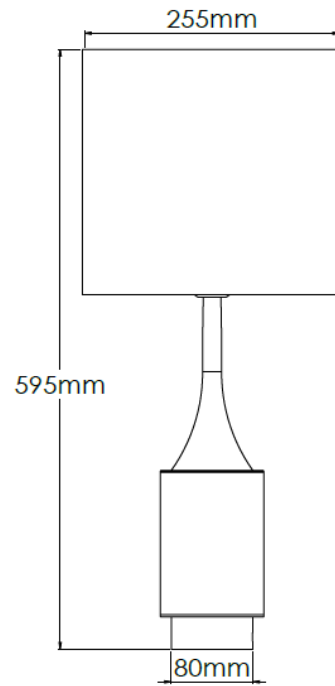

## Product Description

Medium carbonne table lamp with brass base and 10" Clementine drum shade

## Technical Specification

<b>MATERIAL</b>	Mild steel / Brass	<b>IP Rating</b>	IP20
<b>FINISH</b>	Carbonne M6/CRB	<b>HEIGHT</b>	595mm
<b>LAMPHOLDER TYPE</b>	E27 x 1	<b>WIDTH</b>	255mm
<b>RECOMMENDED LAMP</b>	GLS	<b>DEPTH/PROJECTION</b>	255mm
<b>MAX WATTAGE</b>	12W	<b>BACK/CEILING PLATE</b>	N/A
<b>CERTIFICATIONS</b>	UKCA CE, UL	<b>BASE DIAMETER</b>	80mm
<b>DIMMABLE</b>	Mains - If lamps are compatible	<b>WEIGHT</b>	8kg
<b>CLASS I / II / III</b>	Class I	<b>SHADE MATERIAL</b>	Fabric

## Product Description

Medium carbonne table lamp with brass base and 10" Ivory drum shade

## Technical Specification

<b>MATERIAL</b>	Mild steel / Brass	<b>IP Rating</b>	IP20
<b>FINISH</b>	Carbonne M6/	<b>HEIGHT</b>	595mm
<b>LAMPHOLDER TYPE</b>	CRB E27 x 1	<b>WIDTH</b>	255mm
<b>RECOMMENDED LAMP</b>	GLS	<b>DEPTH/PROJECTION</b>	255mm
<b>MAX WATTAGE</b>	12W	<b>BACK/CEILING</b>	N/A
<b>CERTIFICATIONS</b>	UKCA CE, UL	<b>PLATE BASE</b>	80mm
<b>DIMMABLE</b>	Mains - If lamps are compatible	<b>DIAMETER WEIGHT</b>	8kg
<b>CLASS I / II / III</b>	Class I	<b>SHADE MATERIAL</b>	Fabric