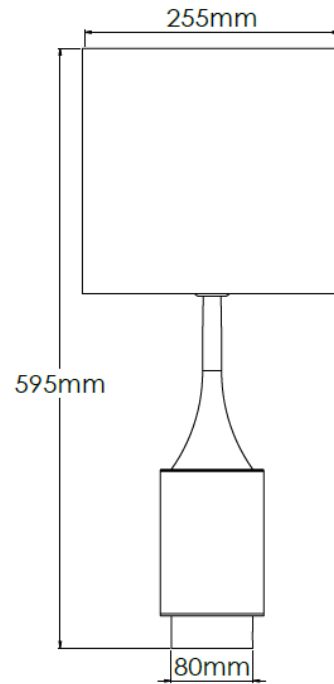

## Product Description

Medium carbonne table lamp with brass base and 10" Clementine drum shade

## Technical Specification

<b>MATERIAL</b>	Mild steel / Brass	<b>IP Rating</b>	IP20
<b>FINISH</b>	Carbonne M6/CRB	<b>HEIGHT</b>	595mm
<b>LAMPHOLDER TYPE</b>	E27 x 1	<b>WIDTH</b>	255mm
<b>RECOMMENDED LAMP</b>	GLS	<b>DEPTH/PROJECTION</b>	255mm
<b>MAX WATTAGE</b>	12W	<b>BACK/CEILING PLATE</b>	N/A
<b>CERTIFICATIONS</b>	UKCA CE, UL	<b>BASE DIAMETER</b>	80mm
<b>DIMMABLE</b>	Mains - If lamps are compatible	<b>WEIGHT</b>	8kg
<b>CLASS I / II / III</b>	Class I	<b>SHADE MATERIAL</b>	Fabric

## Product Description

Medium carbonne table lamp with brass base and 10" Ivory drum shade

## Technical Specification

<b>MATERIAL</b>	Mild steel / Brass	<b>IP Rating</b>	IP20
<b>FINISH</b>	Carbonne M6/	<b>HEIGHT</b>	595mm
<b>LAMPHOLDER TYPE</b>	CRB E27 x 1	<b>WIDTH</b>	255mm
<b>RECOMMENDED LAMP</b>	GLS	<b>DEPTH/PROJECTION</b>	255mm
<b>MAX WATTAGE</b>	12W	<b>BACK/CEILING</b>	N/A
<b>CERTIFICATIONS</b>	UKCA CE, UL	<b>PLATE BASE</b>	80mm
<b>DIMMABLE</b>	Mains - If lamps are compatible	<b>DIAMETER WEIGHT</b>	8kg
<b>CLASS I / II / III</b>	Class I	<b>SHADE MATERIAL</b>	Fabric