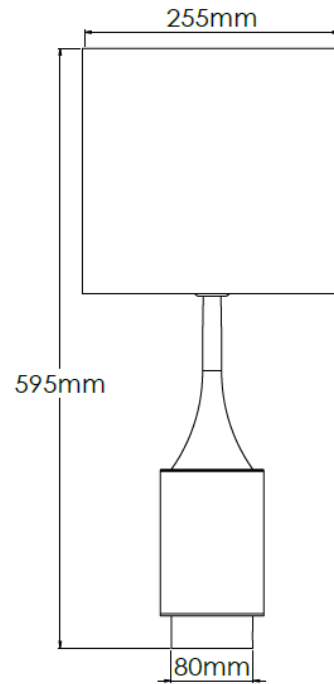

Product Description

Medium carbonne table lamp with brass base and 10" Clementine drum shade

Technical Specification

MATERIAL	Mild steel / Brass	IP Rating	IP20
FINISH	Carbonne M6/CRB	HEIGHT	595mm
LAMPHOLDER TYPE	E27 x 1	WIDTH	255mm
RECOMMENDED LAMP	GLS	DEPTH/PROJECTION	255mm
MAX WATTAGE	12W	BACK/CEILING PLATE	N/A
CERTIFICATIONS	UKCA CE	BASE DIAMETER	80mm
DIMMABLE	Mains - If lamps are compatible	WEIGHT	8kg
CLASS I / II / III	Class I	SHADE MATERIAL	Fabric

Product Description

Medium carbone table lamp with brass base and 10" Ivory drum shade

Technical Specification

MATERIAL	Mild steel / Brass	IP Rating	IP20
FINISH	Carbone M6/CRB	HEIGHT	595mm
LAMPHOLDER TYPE	E27 x 1	WIDTH	255mm
RECOMMENDED LAMP	GLS	DEPTH/PROJECTION	255mm
MAX WATTAGE	12W	BACK/CEILING PLATE	N/A
CERTIFICATIONS	UKCA CE	BASE DIAMETER	80mm
DIMMABLE	Mains - If lamps are compatible	WEIGHT	8kg
CLASS I / II / III	Class I	SHADE MATERIAL	Fabric