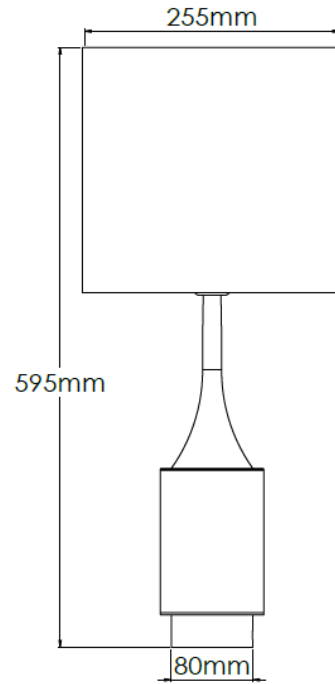

Product Description

Medium carbonne table lamp with brass base and 10" Clementine drum shade

Technical Specification

MATERIAL	Mild steel / Brass	IP Rating	IP20
FINISH	Carbonne M6/CRB	HEIGHT	595mm
LAMPHOLDER TYPE	E27 x 1	WIDTH	255mm
RECOMMENDED LAMP	GLS	DEPTH/PROJECTION	255mm
MAX WATTAGE	12W	BACK/CEILING PLATE	N/A
CERTIFICATIONS	UKCA CE	BASE DIAMETER	80mm
DIMMABLE	Mains - If lamps are compatible	WEIGHT	8kg
CLASS I / II / III	Class I	SHADE MATERIAL	Fabric

Product Description

Medium carbone table lamp with brass base and 10" Ivory drum shade

Technical Specification

MATERIAL	Mild steel / Brass	IP Rating	IP20
FINISH	Carbone M6/CRB	HEIGHT	595mm
LAMPHOLDER TYPE	E27 x 1	WIDTH	255mm
RECOMMENDED LAMP	GLS	DEPTH/PROJECTION	255mm
MAX WATTAGE	12W	BACK/CEILING PLATE	N/A
CERTIFICATIONS	UKCA CE	BASE DIAMETER	80mm
DIMMABLE	Mains - If lamps are compatible	WEIGHT	8kg
CLASS I / II / III	Class I	SHADE MATERIAL	Fabric