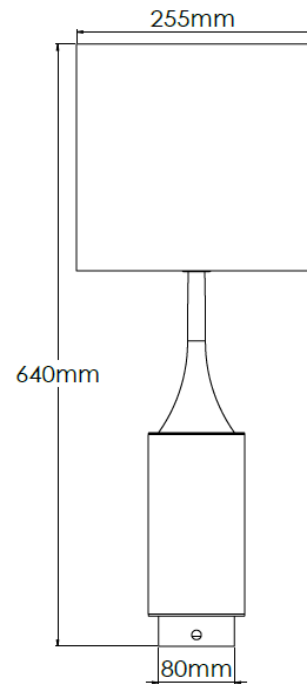

Product Description

Large carbonne table lamp with brass base and 10" Clementine drum shade

Technical Specification

MATERIAL	Mild steel / Brass	IP Rating	IP20
FINISH	Carbonne M6/CRB	HEIGHT	640mm
LAMPHOLDER TYPE	E27 x 1	WIDTH	255mm
RECOMMENDED LAMP	GLS	DEPTH/PROJECTION	255mm
MAX WATTAGE	12W	BACK/CEILING	N/A
CERTIFICATIONS	UKCA CE, UL	PLATE BASE	80mm
DIMMABLE	Mains - If lamps are compatible	DIAMETER WEIGHT	10kg
CLASS I / II / III	Class I	SHADE MATERIAL	Fabric

Product Description

Large carbonne table lamp with brass base and 10" Ivory drum shade

Technical Specification

MATERIAL	Mild steel / Brass	IP Rating	IP20
FINISH	Carbonne M6/CRB	HEIGHT	640mm
LAMPHOLDER TYPE	E27 x 1	WIDTH	255mm
RECOMMENDED LAMP	GLS	DEPTH/PROJECTION	255mm
MAX WATTAGE	12W	BACK/CEILING	N/A
CERTIFICATIONS	UKCA CE, UL	PLATE BASE	80mm
DIMMABLE	Mains - If lamps are compatible	DIAMETER WEIGHT	10kg
CLASS I / II / III	Class I	SHADE MATERIAL	Fabric