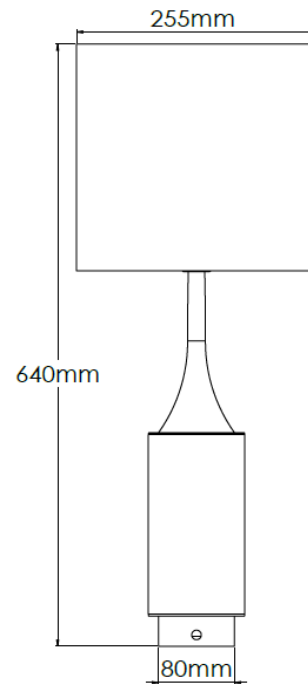

Product Description

Large carbonne table lamp with brass base and 10" Clementine drum shade

Technical Specification

MATERIAL	Mild steel / Brass	IP Rating	IP20
FINISH	Carbonne M6/CRB	HEIGHT	640mm
LAMPHOLDER TYPE	E27 x 1	WIDTH	255mm
RECOMMENDED LAMP	GLS	DEPTH/PROJECTION	255mm
MAX WATTAGE	12W	BACK/CEILING	N/A
CERTIFICATIONS	UKCA CE, UL	PLATE BASE	80mm
DIMMABLE	Mains - If lamps are compatible	DIAMETER WEIGHT	10kg
CLASS I / II / III	Class I	SHADE MATERIAL	Fabric

Product Description

Large carbonne table lamp with brass base and 10" Ivory drum shade

Technical Specification

MATERIAL	Mild steel / Brass	IP Rating	IP20
FINISH	Carbonne M6/CRB	HEIGHT	640mm
LAMPHOLDER TYPE	E27 x 1	WIDTH	255mm
RECOMMENDED LAMP	GLS	DEPTH/PROJECTION	255mm
MAX WATTAGE	12W	BACK/CEILING	N/A
CERTIFICATIONS	UKCA CE, UL	PLATE BASE	80mm
DIMMABLE	Mains - If lamps are compatible	DIAMETER WEIGHT	10kg
CLASS I / II / III	Class I	SHADE MATERIAL	Fabric