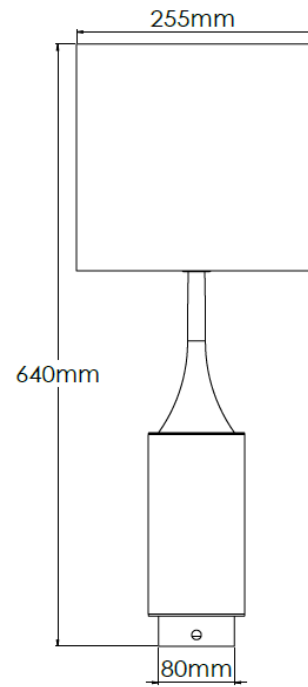

Product Description

Large carbonne table lamp with brass base and 10" Clementine drum shade

Technical Specification

MATERIAL	Mild steel / Brass	IP Rating	IP20
FINISH	Carbonne M6/CRB	HEIGHT	640mm
LAMPHOLDER TYPE	E27 x 1	WIDTH	255mm
RECOMMENDED LAMP	GLS	DEPTH/PROJECTION	255mm
MAX WATTAGE	12W	BACK/CEILING PLATE	N/A
CERTIFICATIONS	UKCA CE	BASE DIAMETER	80mm
DIMMABLE	Mains - If lamps are compatible	WEIGHT	10kg
CLASS I / II / III	Class I	SHADE MATERIAL	Fabric

Product Description

Large carbonne table lamp with brass base and 10" Ivory drum shade

Technical Specification

MATERIAL	Mild steel / Brass	IP Rating	IP20
FINISH	Carbonne M6/CRB	HEIGHT	640mm
LAMPHOLDER TYPE	E27 x 1	WIDTH	255mm
RECOMMENDED LAMP	GLS	DEPTH/PROJECTION	255mm
MAX WATTAGE	12W	BACK/CEILING PLATE	N/A
CERTIFICATIONS	UKCA CE	BASE DIAMETER	80mm
DIMMABLE	Mains - If lamps are compatible	WEIGHT	10kg
CLASS I / II / III	Class I	SHADE MATERIAL	Fabric