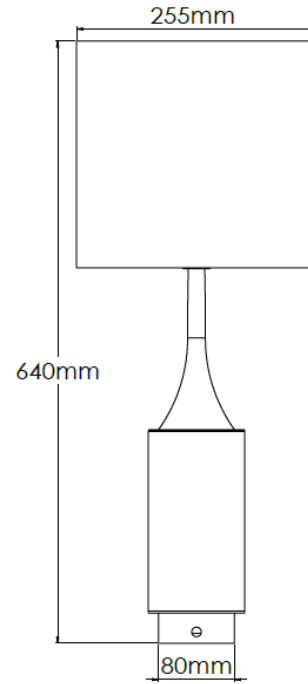

Product Description

Large carbonne table lamp with brass base and 10" Clementine drum shade

Technical Specification

MATERIAL	Mild steel / Brass	IP Rating	IP20
FINISH	Carbonne M6/CRB	HEIGHT	640mm
LAMPHOLDER TYPE	E27 x 1	WIDTH	255mm
RECOMMENDED LAMP	GLS	DEPTH/PROJECTION	255mm
MAX WATTAGE	12W	BACK/CEILING PLATE	N/A
CERTIFICATIONS	UKCA CE	BASE DIAMETER	80mm
DIMMABLE	Mains - If lamps are compatible	WEIGHT	10kg
CLASS I / II / III	Class I	SHADE MATERIAL	Fabric

Product Description

Large carbonne table lamp with brass base and 10" Ivory drum shade

Technical Specification

MATERIAL	Mild steel / Brass	IP Rating	IP20
FINISH	Carbonne M6/CRB	HEIGHT	640mm
LAMPHOLDER TYPE	E27 x 1	WIDTH	255mm
RECOMMENDED LAMP	GLS	DEPTH/PROJECTION	255mm
MAX WATTAGE	12W	BACK/CEILING PLATE	N/A
CERTIFICATIONS	UKCA CE	BASE DIAMETER	80mm
DIMMABLE	Mains - If lamps are compatible	WEIGHT	10kg
CLASS I / II / III	Class I	SHADE MATERIAL	Fabric