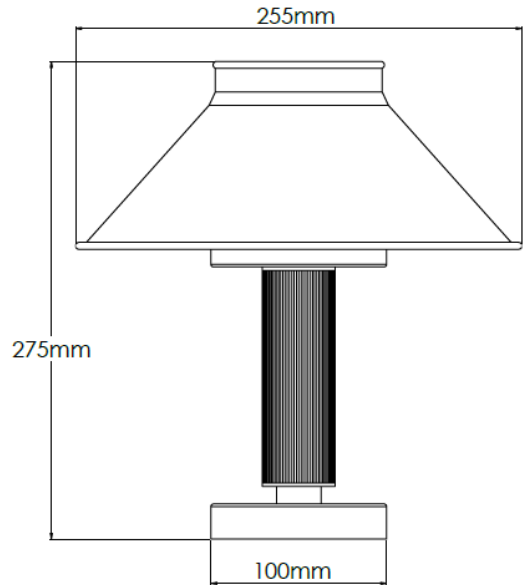

Product Description

Brass rechargeable table lamp with verdigris finished shade

Technical Specification

MATERIAL	Brass	IP Rating	IP44
FINISH	Old English Light M6/OEBL	HEIGHT	275mm
LAMPHOLDER TYPE	Rechargeable	WIDTH	255mm
RECOMMENDED LAMP	Smart Lamp SC5482	DEPTH/PROJECTION	255mm
MAX WATTAGE	N/A	BACK/CEILING PLATE	N/A
CERTIFICATIONS	UKCA CE	BASE DIAMETER	100mm
DIMMABLE	N/A	WEIGHT	2kg
CLASS I / II / III	N/A	SHADE MATERIAL	Metal