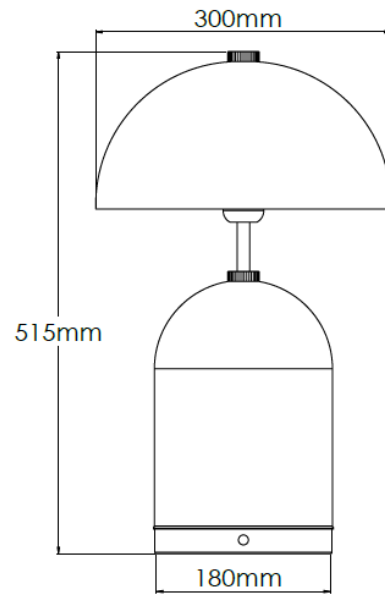

Product Description

Alabaster table lamp with metal shade

Technical Specification

MATERIAL	Alabaster / Brass	IP Rating	IP20
FINISH	Old English Light M6/OEBL	HEIGHT	515mm
LAMPHOLDER TYPE	E27 x 1	WIDTH	300mm
RECOMMENDED LAMP	GLS	DEPTH/PROJECTION	300mm
MAX WATTAGE	8W	BACK/CEILING PLATE	N/A
CERTIFICATIONS	UKCA CE, UL	BASE DIAMETER	180mm
DIMMABLE	Mains - If lamps are compatible	WEIGHT	10kg
CLASS I / II / III	Class I	SHADE MATERIAL	Metal