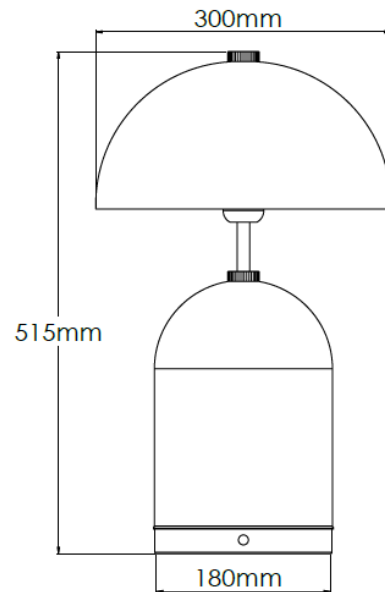

Product Description

Alabaster table lamp with metal shade

Technical Specification

MATERIAL	Alabaster / Brass	IP Rating	IP20
FINISH	Old English Light M6/OEBL	HEIGHT	515mm
LAMPHOLDER TYPE	E27 x 1	WIDTH	300mm
RECOMMENDED LAMP	GLS	DEPTH/PROJECTION	300mm
MAX WATTAGE	8W	BACK/CEILING PLATE	N/A
CERTIFICATIONS	UKCA CE	BASE DIAMETER	180mm
DIMMABLE	Mains - If lamps are compatible	WEIGHT	10kg
CLASS I / II / III	Class I	SHADE MATERIAL	Metal