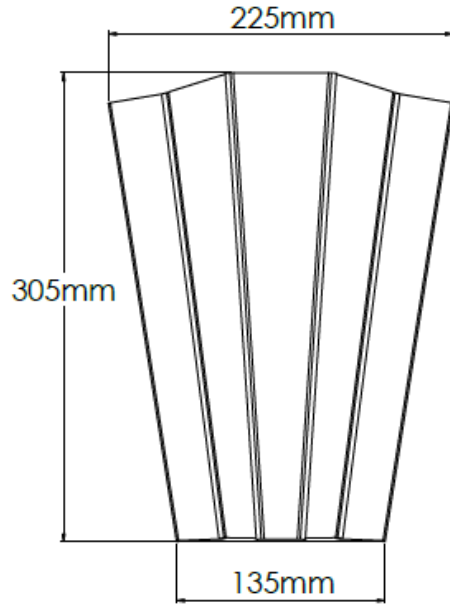

## Product Description

Wall Light, finished in aged brass

## Technical Specification

<b>MATERIAL</b>	Brass	<b>IP Rating</b>	IP20
<b>FINISH</b>	Aged Brass M6/AGBR	<b>HEIGHT</b>	305mm
<b>LAMPHOLDER TYPE</b>	E14 x 1	<b>WIDTH</b>	225mm
<b>RECOMMENDED LAMP</b>	Candle	<b>DEPTH/PROJECTION</b>	95mm
<b>MAX WATTAGE</b>	8W	<b>BACK/CEILING PLATE</b>	220x285mm
<b>CERTIFICATIONS</b>	UKCA CE	<b>BASE DIAMETER</b>	N/A
<b>DIMMABLE</b>	Mains - If lamps are compatible	<b>WEIGHT</b>	4kg
<b>CLASS I / II / III</b>	Class I	<b>SHADE MATERIAL</b>	N/A

## Technical Specification

<b>MATERIAL</b>	Mild Steel	<b>IP Rating</b>	IP20
<b>FINISH</b>	Antique Nickel M5/ANTNCKL	<b>HEIGHT</b>	305mm
<b>LAMPHOLDER TYPE</b>	E14 x 1	<b>WIDTH</b>	225mm
<b>RECOMMENDED LAMP</b>	Candle	<b>DEPTH/PROJECTION</b>	95mm
<b>MAX WATTAGE</b>	8W	<b>BACK/CEILING PLATE</b>	220x285mm
<b>CERTIFICATIONS</b>	UKCA CE	<b>BASE DIAMETER</b>	N/A
<b>DIMMABLE</b>	Mains - If lamps are compatible	<b>WEIGHT</b>	4kg
<b>CLASS I / II / III</b>	Class I	<b>SHADE MATERIAL</b>	N/A