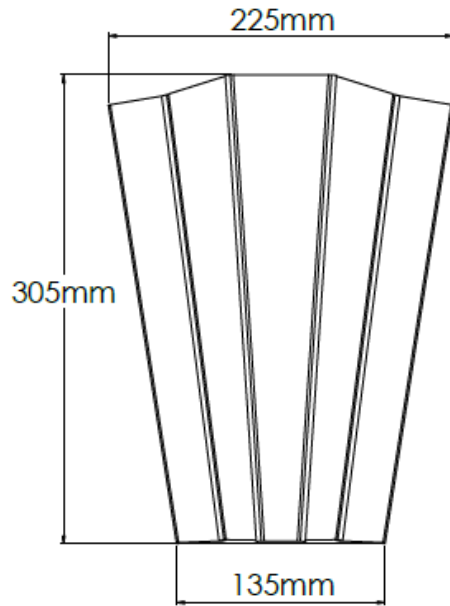

## Product Description

Wall Light, finished in aged brass

## Technical Specification

<b>MATERIAL</b>	Brass	<b>IP Rating</b>	IP20
<b>FINISH</b>	Aged Brass M6/AGBR	<b>HEIGHT</b>	305mm
<b>LAMPHOLDER TYPE</b>	E14 x 1	<b>WIDTH</b>	225mm
<b>RECOMMENDED LAMP</b>	Candle	<b>DEPTH/PROJECTION</b>	95mm
<b>MAX WATTAGE</b>	8W	<b>BACK/CEILING PLATE</b>	220x285mm
<b>CERTIFICATIONS</b>	UKCA CE	<b>BASE DIAMETER</b>	N/A
<b>DIMMABLE</b>	Mains - If lamps are compatible	<b>WEIGHT</b>	4kg
<b>CLASS I / II / III</b>	Class I	<b>SHADE MATERIAL</b>	N/A

## Technical Specification

<b>MATERIAL</b>	Mild Steel	<b>IP Rating</b>	IP20
<b>FINISH</b>	Antique Nickel M5/ANTNCKL	<b>HEIGHT</b>	305mm
<b>LAMPHOLDER TYPE</b>	E14 x 1	<b>WIDTH</b>	225mm
<b>RECOMMENDED LAMP</b>	Candle	<b>DEPTH/PROJECTION</b>	95mm
<b>MAX WATTAGE</b>	8W	<b>BACK/CEILING PLATE</b>	220x285mm
<b>CERTIFICATIONS</b>	UKCA CE	<b>BASE DIAMETER</b>	N/A
<b>DIMMABLE</b>	Mains - If lamps are compatible	<b>WEIGHT</b>	4kg
<b>CLASS I / II / III</b>	Class I	<b>SHADE MATERIAL</b>	N/A