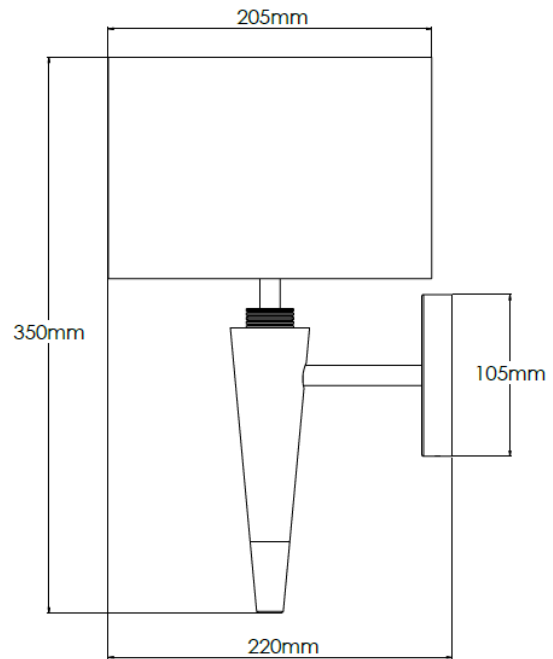

Product Description

Wall light with alabaster body, brass metalwork and fabric shade

Technical Specification

MATERIAL	Brass / Alabaster / Fabric	IP Rating	IP20
FINISH	Old English Light M6/OEBL	HEIGHT	350mm
LAMPHOLDER TYPE	SES x 1	WIDTH	205mm
RECOMMENDED LAMP	Candle	DEPTH/PROJECTION	220mm
MAX WATTAGE	12W	BACK/CEILING PLATE	105mm
CERTIFICATIONS	UKCA CE	BASE DIAMETER	N/A
DIMMABLE	Mains - If lamps are compatible	WEIGHT	3kg
CLASS I / II / III	Class I	SHADE MATERIAL	Fabric