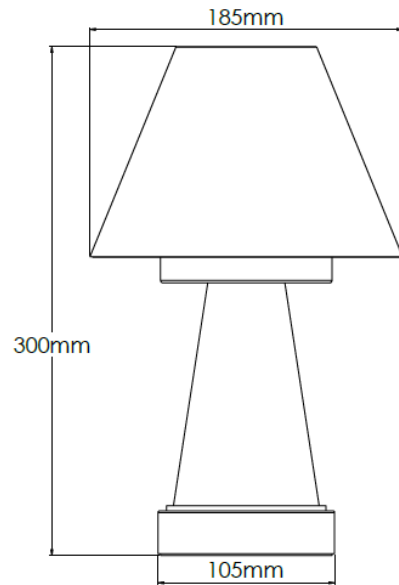

## Technical Specification

<b>MATERIAL</b>	Brass / Alabaster	<b>IP Rating</b>	IP20
<b>FINISH</b>	Old English Light M6/OEBL	<b>HEIGHT</b>	290mm
<b>LAMPHOLDER TYPE</b>	Rechargeable	<b>WIDTH</b>	155mm
<b>RECOMMENDED LAMP</b>	Smart Lamp SC5482	<b>DEPTH/PROJECTION</b>	155mm
<b>MAX WATTAGE</b>	N/A	<b>BACK/CEILING PLATE</b>	N/A
<b>CERTIFICATIONS</b>	UKCA CE	<b>BASE DIAMETER</b>	105mm
<b>DIMMABLE</b>	N/A	<b>WEIGHT</b>	3kg
<b>CLASS I / II / III</b>	N/A	<b>SHADE MATERIAL</b>	Fabric

## Technical Specification

<b>MATERIAL</b>	Brass / Alabaster	<b>IP Rating</b>	IP20
<b>FINISH</b>	Old English Light M6/OEBL	<b>HEIGHT</b>	300mm
<b>LAMPHOLDER TYPE</b>	Rechargeable	<b>WIDTH</b>	185mm
<b>RECOMMENDED LAMP</b>	Smart Lamp SC5482	<b>DEPTH/PROJECTION</b>	185mm
<b>MAX WATTAGE</b>	N/A	<b>BACK/CEILING PLATE</b>	N/A
<b>CERTIFICATIONS</b>	UKCA CE	<b>BASE DIAMETER</b>	105mm
<b>DIMMABLE</b>	N/A	<b>WEIGHT</b>	3kg
<b>CLASS I / II / III</b>	N/A	<b>SHADE MATERIAL</b>	Fabric