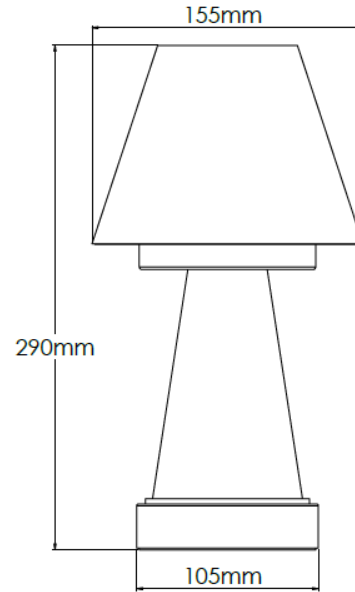

## Technical Specification

<b>MATERIAL</b>	Brass / Alabaster	<b>IP Rating</b>	IP20
<b>FINISH</b>	Old English Light M6/OEBL	<b>HEIGHT</b>	290mm
<b>LAMPHOLDER TYPE</b>	Rechargeable	<b>WIDTH</b>	155mm
<b>RECOMMENDED LAMP</b>	Smart Lamp SC5482	<b>DEPTH/PROJECTION</b>	155mm
<b>MAX WATTAGE</b>	N/A	<b>BACK/CEILING PLATE</b>	N/A
<b>CERTIFICATIONS</b>	UKCA CE	<b>BASE DIAMETER</b>	105mm
<b>DIMMABLE</b>	N/A	<b>WEIGHT</b>	3kg
<b>CLASS I / II / III</b>	N/A	<b>SHADE MATERIAL</b>	Fabric

## Technical Specification

<b>MATERIAL</b>	Brass / Alabaster	<b>IP Rating</b>	IP20
<b>FINISH</b>	Old English Light M6/OEBL	<b>HEIGHT</b>	300mm
<b>LAMPHOLDER TYPE</b>	Rechargeable	<b>WIDTH</b>	185mm
<b>RECOMMENDED LAMP</b>	Smart Lamp SC5482	<b>DEPTH/PROJECTION</b>	185mm
<b>MAX WATTAGE</b>	N/A	<b>BACK/CEILING PLATE</b>	N/A
<b>CERTIFICATIONS</b>	UKCA CE	<b>BASE DIAMETER</b>	105mm
<b>DIMMABLE</b>	N/A	<b>WEIGHT</b>	3kg
<b>CLASS I / II / III</b>	N/A	<b>SHADE MATERIAL</b>	Fabric