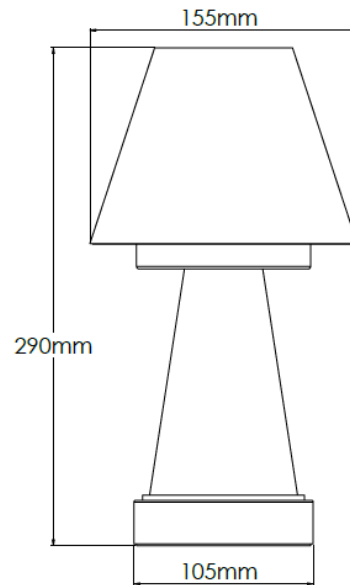

## Technical Specification

<b>MATERIAL</b>	Brass / Alabaster	<b>IP Rating</b>	IP20
<b>FINISH</b>	Old English Light M6/OEBL	<b>HEIGHT</b>	290mm
<b>LAMPHOLDER TYPE</b>	Rechargeable	<b>WIDTH</b>	155mm
<b>RECOMMENDED LAMP</b>	Smart Lamp SC5482	<b>DEPTH/PROJECTION</b>	155mm
<b>MAX WATTAGE</b>	N/A	<b>BACK/CEILING PLATE</b>	N/A
<b>CERTIFICATIONS</b>	UKCA CE	<b>BASE DIAMETER</b>	105mm
<b>DIMMABLE</b>	N/A	<b>WEIGHT</b>	3kg
<b>CLASS I / II / III</b>	N/A	<b>SHADE MATERIAL</b>	Fabric

## Technical Specification

<b>MATERIAL</b>	Brass / Alabaster	<b>IP Rating</b>	IP20
<b>FINISH</b>	Old English Light M6/OEBL	<b>HEIGHT</b>	300mm
<b>LAMPHOLDER TYPE</b>	Rechargeable	<b>WIDTH</b>	185mm
<b>RECOMMENDED LAMP</b>	Smart Lamp SC5482	<b>DEPTH/PROJECTION</b>	185mm
<b>MAX WATTAGE</b>	N/A	<b>BACK/CEILING PLATE</b>	N/A
<b>CERTIFICATIONS</b>	UKCA CE	<b>BASE DIAMETER</b>	105mm
<b>DIMMABLE</b>	N/A	<b>WEIGHT</b>	3kg
<b>CLASS I / II / III</b>	N/A	<b>SHADE MATERIAL</b>	Fabric