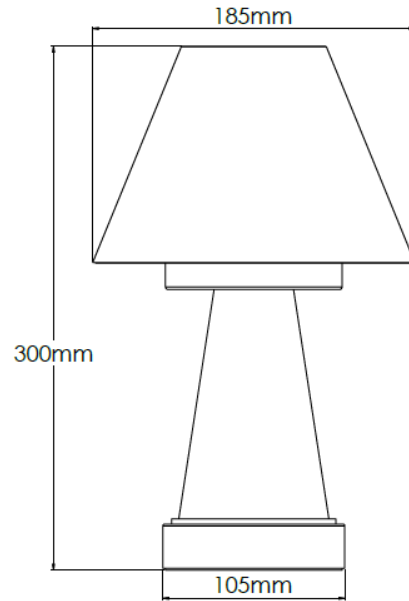

## Technical Specification

<b>MATERIAL</b>	Brass / Alabaster	<b>IP Rating</b>	IP20
<b>FINISH</b>	Old English Light M6/OEBL	<b>HEIGHT</b>	290mm
<b>LAMPHOLDER TYPE</b>	Rechargeable	<b>WIDTH</b>	155mm
<b>RECOMMENDED LAMP</b>	Smart Lamp SC5482	<b>DEPTH/PROJECTION</b>	155mm
<b>MAX WATTAGE</b>	N/A	<b>BACK/CEILING PLATE</b>	N/A
<b>CERTIFICATIONS</b>	UKCA CE	<b>BASE DIAMETER</b>	105mm
<b>DIMMABLE</b>	N/A	<b>WEIGHT</b>	3kg
<b>CLASS I / II / III</b>	N/A	<b>SHADE MATERIAL</b>	Fabric

## Technical Specification

<b>MATERIAL</b>	Brass / Alabaster	<b>IP Rating</b>	IP20
<b>FINISH</b>	Old English Light M6/OEBL	<b>HEIGHT</b>	300mm
<b>LAMPHOLDER TYPE</b>	Rechargeable	<b>WIDTH</b>	185mm
<b>RECOMMENDED LAMP</b>	Smart Lamp SC5482	<b>DEPTH/PROJECTION</b>	185mm
<b>MAX WATTAGE</b>	N/A	<b>BACK/CEILING PLATE</b>	N/A
<b>CERTIFICATIONS</b>	UKCA CE	<b>BASE DIAMETER</b>	105mm
<b>DIMMABLE</b>	N/A	<b>WEIGHT</b>	3kg
<b>CLASS I / II / III</b>	N/A	<b>SHADE MATERIAL</b>	Fabric