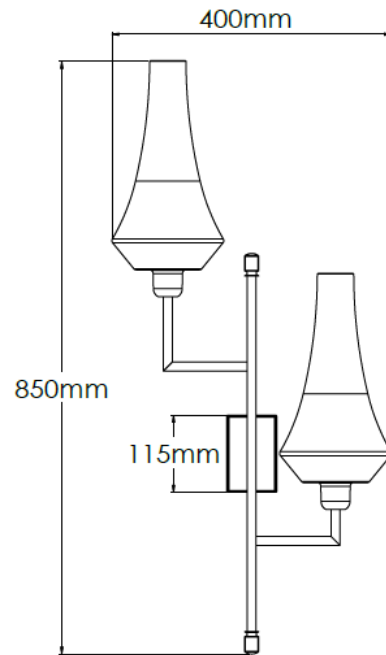

Product Description

Brass twin wall light with opal matt shades

Technical Specification

MATERIAL	Brass / Glass	IP Rating	IP20
FINISH	Old English Light M6/OEBL	HEIGHT	850mm
LAMPHOLDER TYPE	SES x 2	WIDTH	400mm
RECOMMENDED LAMP	Candle	DEPTH/PROJECTION	190mm
MAX WATTAGE	16W	BACK/CEILING PLATE	115 x 75mm
CERTIFICATIONS	UKCA CE	BASE DIAMETER	N/A
DIMMABLE	Mains - If lamps are compatible	WEIGHT	6kg
CLASS I / II / III	Class I	SHADE MATERIAL	Glass