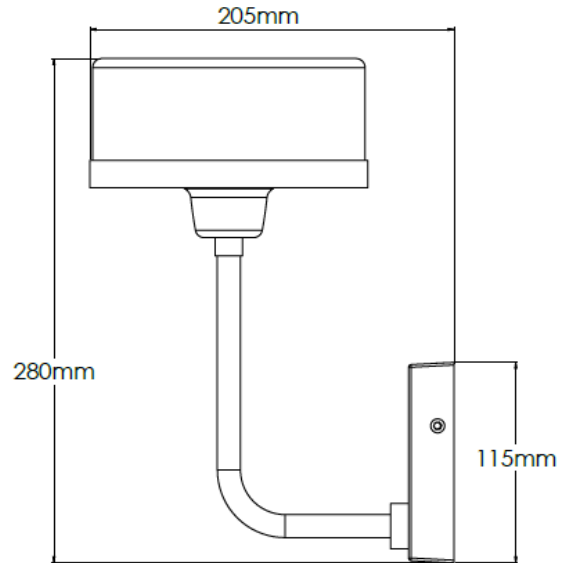

Product Description

Brass Medium wall light with opal glass drum

Technical Specification

MATERIAL	Brass / Glass	IP Rating	IP20
FINISH	Brass Medium M2/BRM	HEIGHT	285mm
LAMPHOLDER TYPE	Large G9	WIDTH	155mm
RECOMMENDED LAMP	G9 Only	DEPTH/PROJECTION	200mm
MAX WATTAGE	3W	BACK/CEILING PLATE	115x75mm
CERTIFICATIONS	UKCA CE	BASE DIAMETER	N/A
DIMMABLE	Mains - If lamps are compatible	WEIGHT	2kg
CLASS I / II / III	Class I	SHADE MATERIAL	Glass