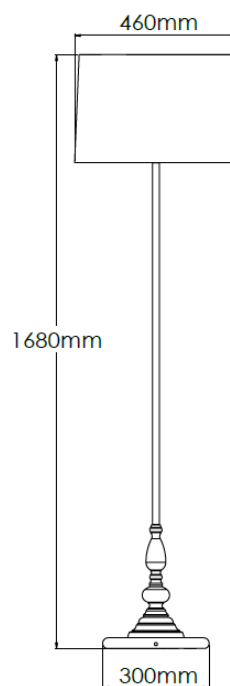

Product Description

A medium antique floor lamp complete with a fabric drum shade and plug

Technical Specification

MATERIAL	Brass	IP Rating	IP20
FINISH	Medium Antique P2/MAQ	HEIGHT	1680mm
LAMPHOLDER TYPE	E27 x 1	WIDTH	460mm
RECOMMENDED LAMP	GLS	DEPTH/PROJECTION	460mm
MAX WATTAGE	12W	BACK/CEILING PLATE	N/A
CERTIFICATIONS	UKCA CE	BASE DIAMETER	300mm
DIMMABLE	Mains - If lamps are compatible	WEIGHT	15kg
CLASS I / II / III	Class I	SHADE MATERIAL	Fabric