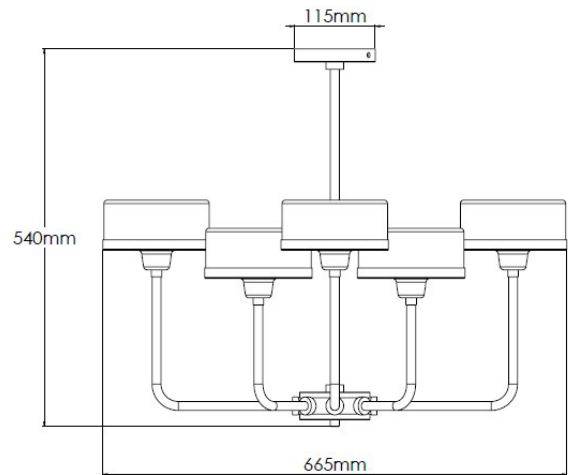

Product Description

Medium antique brass 8 arm chandelier with opal glass drum shades

Technical Specification

MATERIAL	Brass / Glass	IP Rating	IP20
FINISH	Brass Medium - M2/BRM	HEIGHT	540mm
LAMPHOLDER TYPE	Large G9	WIDTH	665mm
RECOMMENDED LAMP	G9 Only	DEPTH/PROJECTION	665mm
MAX WATTAGE	24W	BACK/CEILING PLATE	115mm
CERTIFICATIONS	UKCA CE	BASE DIAMETER	N/A
DIMMABLE	Mains - If lamps are compatible	WEIGHT	10kg
CLASS I / II / III	Class I	SHADE MATERIAL	Glass