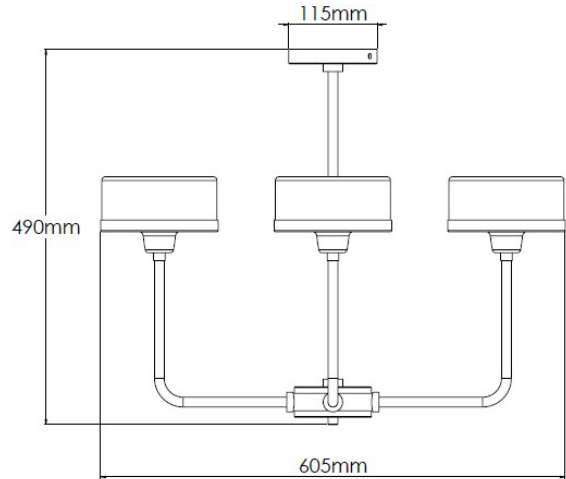

## Product Description

Medium antique brass 4-arm chandelier with opal glass drum shades

## Technical Specification

<b>MATERIAL</b>	Brass / Glass	<b>IP Rating</b>	IP20
<b>FINISH</b>	Brass Medium - M2/BRM	<b>HEIGHT</b>	490mm
<b>LAMPHOLDER TYPE</b>	Large G9	<b>WIDTH</b>	605mm
<b>RECOMMENDED LAMP</b>	G9 Only	<b>DEPTH/PROJECTION</b>	605mm
<b>MAX WATTAGE</b>	12W	<b>BACK/CEILING PLATE</b>	115mm
<b>CERTIFICATIONS</b>	UKCA CE	<b>BASE DIAMETER</b>	N/A
<b>DIMMABLE</b>	Mains - If lamps are compatible	<b>WEIGHT</b>	6kg
<b>CLASS I / II / III</b>	Class I	<b>SHADE MATERIAL</b>	Glass