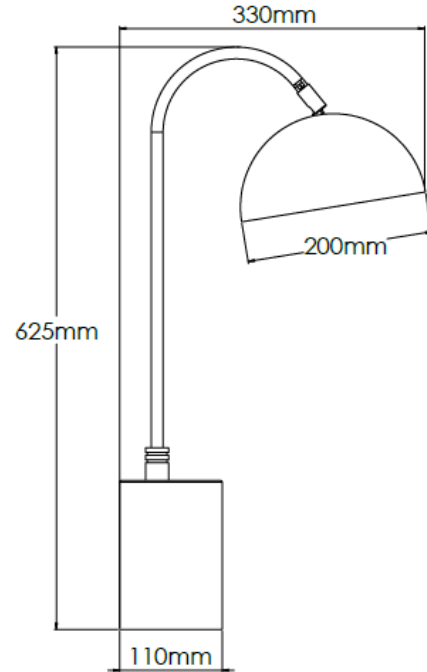

Product Description

Brass table lamp with marble base and Carbonne shade

Technical Specification

MATERIAL	Brass / Mild Steel / Marble	IP Rating	IP20
FINISH	Old English Light M6/OEBL	HEIGHT	625mm
LAMPHOLDER TYPE	E27 x 1	WIDTH	200mm
RECOMMENDED LAMP	Golfball	DEPTH/PROJECTION	330mm
MAX WATTAGE	12W	BACK/CEILING PLATE	N/A
CERTIFICATIONS	UKCA CE	BASE DIAMETER	110mm
DIMMABLE	Mains - If lamps are compatible	WEIGHT	5kg
CLASS I / II / III	Class I	SHADE MATERIAL	Metal

Product Description

Brass table lamp with Carbonne base and Old English Light shade

Technical Specification

MATERIAL	Brass / Mild Steel	IP Rating	IP20
FINISH	Old English Light M6/OEBL	HEIGHT	625mm
LAMPHOLDER TYPE	E27 x 1	WIDTH	200mm
RECOMMENDED LAMP	Golfball	DEPTH/PROJECTION	330mm
MAX WATTAGE	12W	BACK/CEILING PLATE	N/A
CERTIFICATIONS	UKCA CE	BASE DIAMETER	110mm
DIMMABLE	Mains - If lamps are compatible	WEIGHT	5kg
CLASS I / II / III	Class I	SHADE MATERIAL	Metal