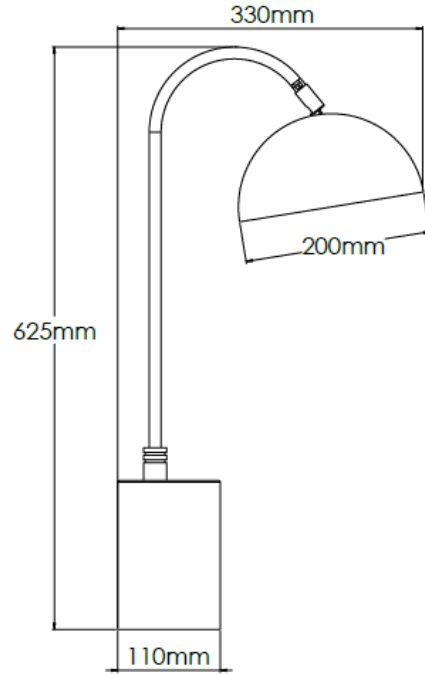

Product Description

Brass table lamp with marble base and Carbonne shade

Technical Specification

MATERIAL	Brass / Mild Steel / Marble	IP Rating	IP20
FINISH	Old English Light M6/OEBL	HEIGHT	625mm
LAMPHOLDER TYPE	E27 x 1	WIDTH	200mm
RECOMMENDED LAMP	Golfball	DEPTH/PROJECTION	330mm
MAX WATTAGE	12W	BACK/CEILING PLATE	N/A
CERTIFICATIONS	UKCA CE	BASE DIAMETER	110mm
DIMMABLE	Mains - If lamps are compatible	WEIGHT	5kg
CLASS I / II / III	Class I	SHADE MATERIAL	Metal

Product Description

Brass table lamp with Carbonne base and Old English Light shade

Technical Specification

MATERIAL	Brass / Mild Steel	IP Rating	IP20
FINISH	Old English Light M6/OEBL	HEIGHT	625mm
LAMPHOLDER TYPE	E27 x 1	WIDTH	200mm
RECOMMENDED LAMP	Golfball	DEPTH/PROJECTION	330mm
MAX WATTAGE	12W	BACK/CEILING PLATE	N/A
CERTIFICATIONS	UKCA CE	BASE DIAMETER	110mm
DIMMABLE	Mains - If lamps are compatible	WEIGHT	5kg
CLASS I / II / III	Class I	SHADE MATERIAL	Metal