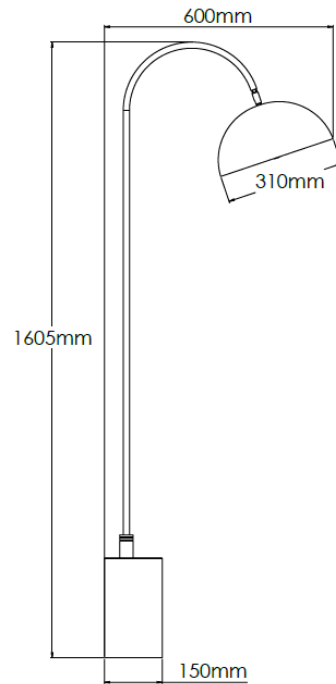

Product Description

Brass floor lamp with marble base and Carbonne shade

Technical Specification

MATERIAL	Brass / Mild Steel / Marble	IP Rating	IP20
FINISH	Old English Light M6/OEBL	HEIGHT	1605mm
LAMPHOLDER TYPE	E27 x 1	WIDTH	310mm
RECOMMENDED LAMP	Golfball	DEPTH/PROJECTION	600mm
MAX WATTAGE	12W	BACK/CEILING PLATE	N/A
CERTIFICATIONS	UKCA CE	BASE DIAMETER	150mm
DIMMABLE	Mains - If lamps are compatible	WEIGHT	10kg
CLASS I / II / III	Class I	SHADE MATERIAL	Metal