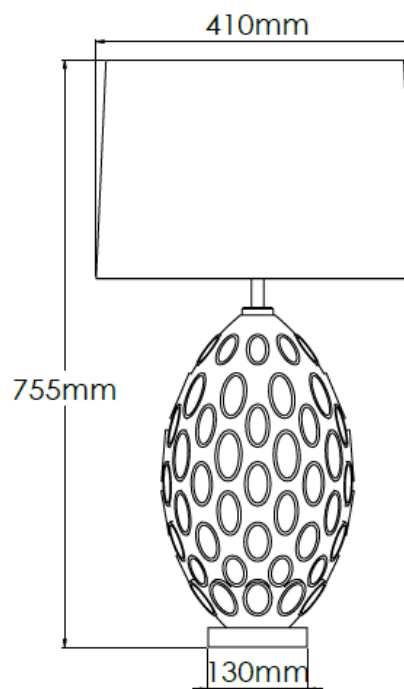

Product Description

Ceramic table lamp with brass metalwork and pearl grey fabric shade

Technical Specification

MATERIAL	Ceramic / Brass	IP Rating	IP20
FINISH	Crackle	HEIGHT	755mm
LAMPHOLDER TYPE	E27 x 1	WIDTH	410mm
RECOMMENDED LAMP	GLS	DEPTH/PROJECTION	410mm
MAX WATTAGE	12W	BACK/CEILING PLATE	N/A
CERTIFICATIONS	UKCA CE	BASE DIAMETER	130mm
DIMMABLE	Mains - If lamps are compatible	WEIGHT	10kg
CLASS I / II / III	Class I	SHADE MATERIAL	Fabric