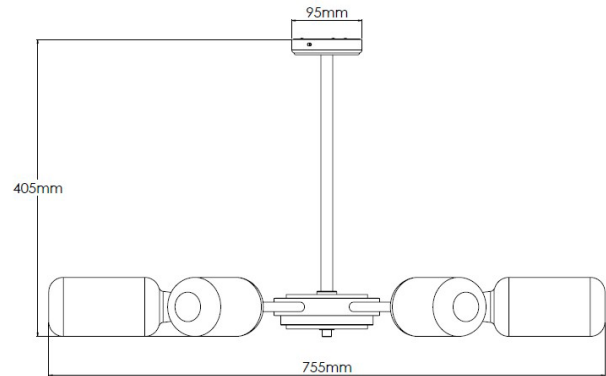

Product Description

6-arm brass chandelier with matt opal glass shades and marble detailing

Technical Specification

MATERIAL	Brass / Glass / Marble	IP Rating	IP20
FINISH	Old English Light M6/OEBL	HEIGHT	405mm
LAMPHOLDER TYPE	SES x 6	WIDTH	755mm
RECOMMENDED LAMP	Tube < 28mm Dia.	DEPTH/PROJECTION	755mm
MAX WATTAGE	24W	BACK/CEILING PLATE	95mm
CERTIFICATIONS	UKCA CE, UL	BASE DIAMETER	N/A
DIMMABLE	Mains - If lamps are compatible	WEIGHT	6kg
CLASS I / II / III	Class I	SHADE MATERIAL	Glass