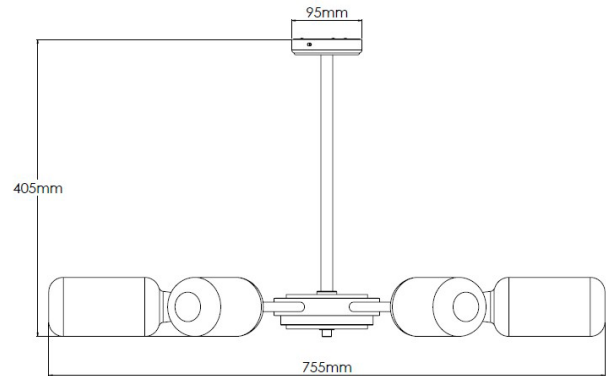

Product Description

6-arm brass chandelier with matt opal glass shades and marble detailing

Technical Specification

MATERIAL	Brass / Glass / Marble	IP Rating	IP20
FINISH	Old English Light M6/OEBL	HEIGHT	405mm
LAMPHOLDER TYPE	SES x 6	WIDTH	755mm
RECOMMENDED LAMP	Tube < 28mm Dia.	DEPTH/PROJECTION	755mm
MAX WATTAGE	24W	BACK/CEILING PLATE	95mm
CERTIFICATIONS	UKCA CE	BASE DIAMETER	N/A
DIMMABLE	Mains - If lamps are compatible	WEIGHT	6kg
CLASS I / II / III	Class I	SHADE MATERIAL	Glass