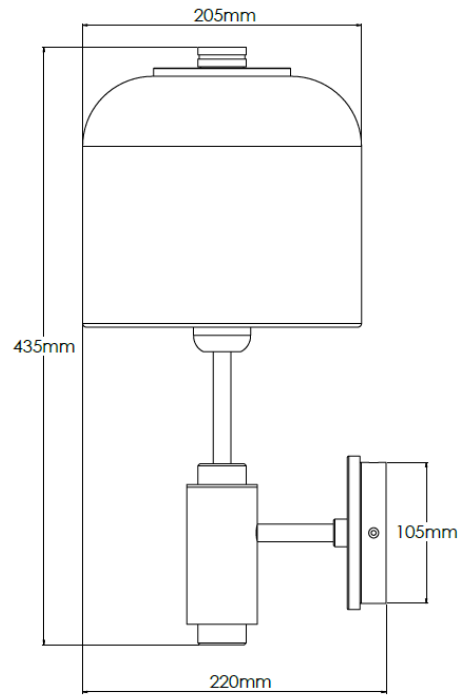

Product Description

Brass wall light with Verdigris stem and Cloche, fabric shade

Technical Specification

MATERIAL	Brass / Granite / Fabric	IP Rating	IP20
FINISH	Verdigris M6/MVDG	HEIGHT	435mm
LAMPHOLDER TYPE	E27 x 1	WIDTH	205mm
RECOMMENDED LAMP	GLS	DEPTH/PROJECTION	220mm
MAX WATTAGE	12W	BACK/CEILING PLATE	105mm
CERTIFICATIONS	UKCA CE, UL	BASE DIAMETER	N/A
DIMMABLE	Mains - If lamps are compatible	WEIGHT	5kg
CLASS I / II / III	Class I	SHADE MATERIAL	Fabric