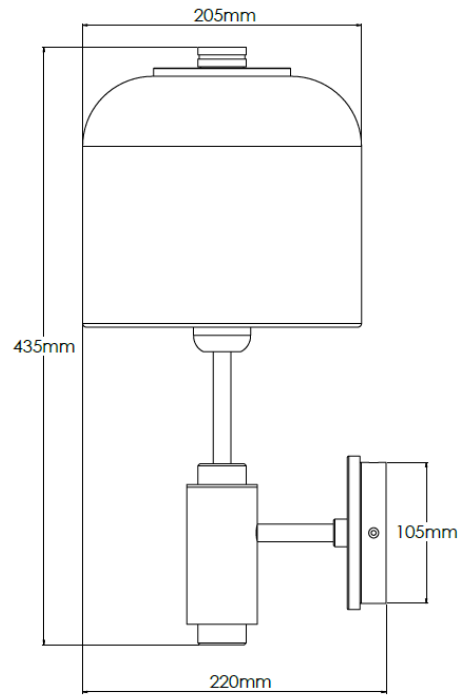

## Product Description

Brass wall light with Verdigris stem and Cloche, fabric shade

## Technical Specification

<b>MATERIAL</b>	Brass / Granite / Fabric	<b>IP Rating</b>	IP20
<b>FINISH</b>	Verdigris M6/MVDG	<b>HEIGHT</b>	435mm
<b>LAMPHOLDER TYPE</b>	E27 x 1	<b>WIDTH</b>	205mm
<b>RECOMMENDED LAMP</b>	GLS	<b>DEPTH/PROJECTION</b>	220mm
<b>MAX WATTAGE</b>	12W	<b>BACK/CEILING PLATE</b>	105mm
<b>CERTIFICATIONS</b>	UKCA CE	<b>BASE DIAMETER</b>	N/A
<b>DIMMABLE</b>	Mains - If lamps are compatible	<b>WEIGHT</b>	5kg
<b>CLASS I / II / III</b>	Class I	<b>SHADE MATERIAL</b>	Fabric