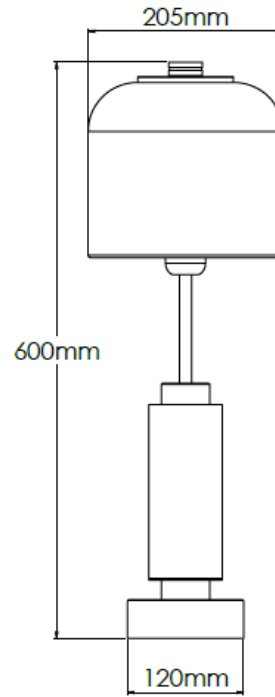

Product Description

Brass table lamp with Verdigris stem and Cloche, fabric shade

Technical Specification

MATERIAL	Brass / Granite / Fabric	IP Rating	IP20
FINISH	Verdigris M6/MVDG	HEIGHT	600mm
LAMPHOLDER TYPE	E27 x 1	WIDTH	205mm
RECOMMENDED LAMP	GLS	DEPTH/PROJECTION	205mm
MAX WATTAGE	12W	BACK/CEILING PLATE	N/A
CERTIFICATIONS	UKCA CE	BASE DIAMETER	120mm
DIMMABLE	Mains - If lamps are compatible	WEIGHT	7kg
CLASS I / II / III	Class I	SHADE MATERIAL	Fabric