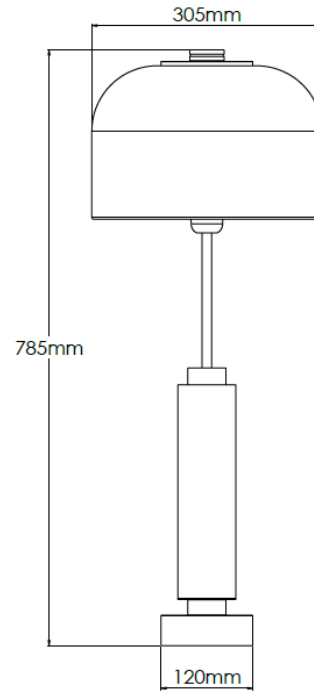

Product Description

Brass table lamp with Verdigris stem and Cloche, fabric shade

Technical Specification

MATERIAL	Brass / Granite / Fabric	IP Rating	IP20
FINISH	Verdigris M6/MVDG	HEIGHT	785mm
LAMPHOLDER TYPE	E27 x 1	WIDTH	305mm
RECOMMENDED LAMP	GLS	DEPTH/PROJECTION	305mm
MAX WATTAGE	12W	BACK/CEILING PLATE	N/A
CERTIFICATIONS	UKCA CE	BASE DIAMETER	120mm
DIMMABLE	Mains - If lamps are compatible	WEIGHT	7kg
CLASS I / II / III	Class I	SHADE MATERIAL	Fabric