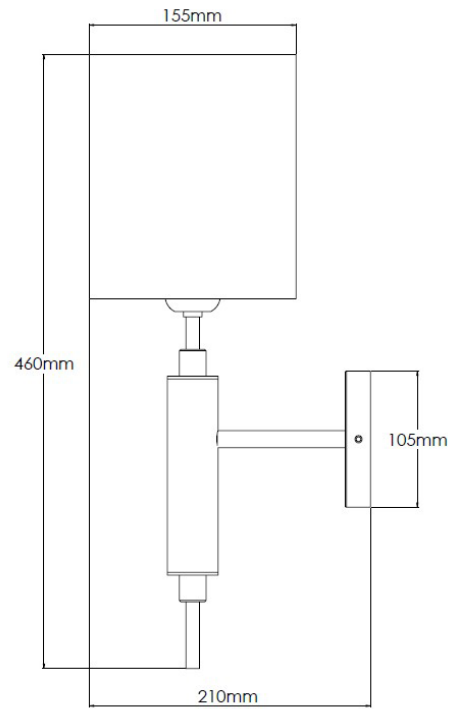

Product Description

Wall light with verdigris stem and pearl grey fabric shade

Technical Specification

MATERIAL	Brass / Fabric	IP Rating	IP20
FINISH	Verdigris M6/MVDG	HEIGHT	460mm
LAMPHOLDER TYPE	E27	WIDTH	155mm
RECOMMENDED LAMP	A60/GLS	DEPTH/PROJECTION	210mm
MAX WATTAGE	12W	BACK/CEILING PLATE	105mm
CERTIFICATIONS	UKCA CE	BASE DIAMETER	N/A
DIMMABLE	Mains - If lamps are compatible	WEIGHT	1.5kg
CLASS I / II / III	Class I	SHADE MATERIAL	Fabric