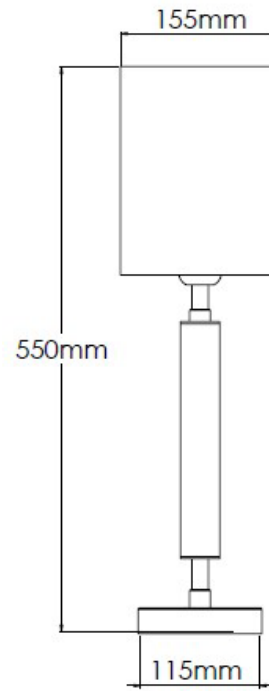

## Product Description

Medium table lamp with verdigris stem and pearl grey fabric shade

## Technical Specification

<b>MATERIAL</b>	Brass / Fabric	<b>IP Rating</b>	IP20
<b>FINISH</b>	Verdigris M6/MVDG	<b>HEIGHT</b>	550mm
<b>LAMPHOLDER TYPE</b>	E27	<b>WIDTH</b>	155mm
<b>RECOMMENDED LAMP</b>	A60/GLS	<b>DEPTH/PROJECTION</b>	155mm
<b>MAX WATTAGE</b>	12W	<b>BACK/CEILING PLATE</b>	N/A
<b>CERTIFICATIONS</b>	UKCA CE	<b>BASE DIAMETER</b>	115mm
<b>DIMMABLE</b>	Mains - If lamps are compatible	<b>WEIGHT</b>	2kg
<b>CLASS I / II / III</b>	Class I	<b>SHADE MATERIAL</b>	Fabric