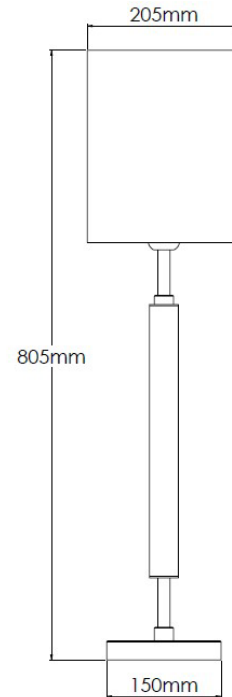

Product Description

Large table lamp with verdigris stem and pearl grey fabric shade

Technical Specification

MATERIAL	Brass / Fabric	IP Rating	IP20
FINISH	Verdigris M6/MVDG	HEIGHT	805mm
LAMPHOLDER TYPE	E27	WIDTH	205mm
RECOMMENDED LAMP	A60/GLS	DEPTH/PROJECTION	205mm
MAX WATTAGE	12W	BACK/CEILING PLATE	N/A
CERTIFICATIONS	UKCA CE	BASE DIAMETER	150mm
DIMMABLE	Mains - If lamps are compatible	WEIGHT	4kg
CLASS I / II / III	Class I	SHADE MATERIAL	Fabric