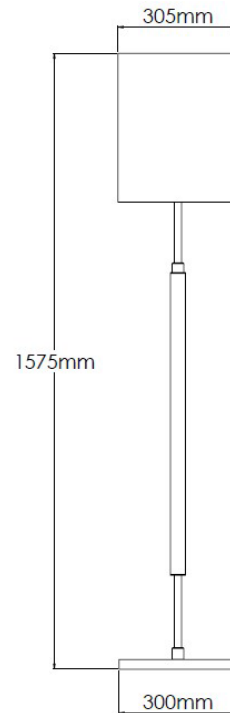

## Product Description

Floor lamp with verdigris stem and pearl grey fabric shade

## Technical Specification

<b>MATERIAL</b>	Brass / Fabric	<b>IP Rating</b>	IP20
<b>FINISH</b>	Verdigris M6/MVDG	<b>HEIGHT</b>	1575mm
<b>LAMPHOLDER TYPE</b>	E27	<b>WIDTH</b>	305mm
<b>RECOMMENDED LAMP</b>	A60/GLS	<b>DEPTH/PROJECTION</b>	305mm
<b>MAX WATTAGE</b>	12W	<b>BACK/CEILING PLATE</b>	N/A
<b>CERTIFICATIONS</b>	UKCA CE	<b>BASE DIAMETER</b>	300mm
<b>DIMMABLE</b>	Mains - If lamps are compatible	<b>WEIGHT</b>	15kg
<b>CLASS I / II / III</b>	Class I	<b>SHADE MATERIAL</b>	Fabric