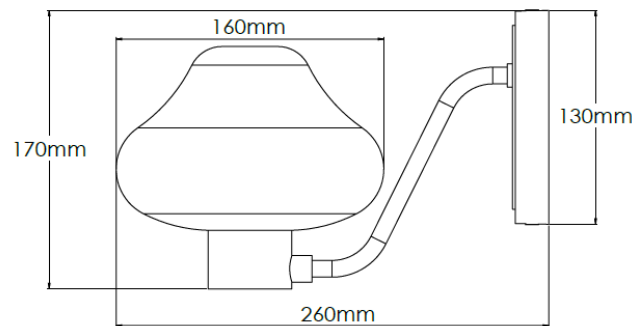

Product Description

Brass wall light with glass shade

Technical Specification

MATERIAL	Brass / Glass	IP Rating	IP20
FINISH	Old English Light M6/OEBL	HEIGHT	170mm
LAMPHOLDER TYPE	Large G9 x 1	WIDTH	160mm
RECOMMENDED LAMP	G9	DEPTH/PROJECTION	260mm
MAX WATTAGE	3W	BACK/CEILING PLATE	130mm
CERTIFICATIONS	UKCA CE	BASE DIAMETER	N/A
DIMMABLE	Mains - If lamps are compatible	WEIGHT	2kg
CLASS I / II / III	Class I	SHADE MATERIAL	Glass