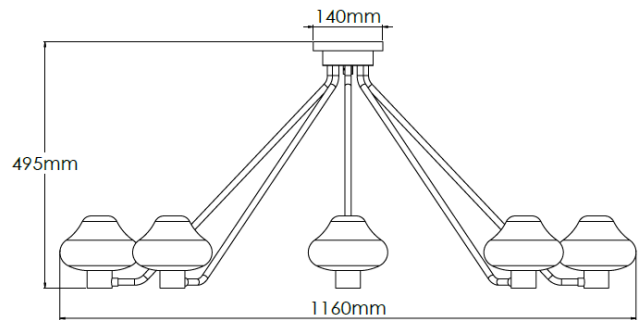

Product Description

Brass 8-arm chandelier with glass shades

Technical Specification

MATERIAL	Brass / Glass	IP Rating	IP20
FINISH	Old English Light M6/OEBL	HEIGHT	495mm
LAMPHOLDER TYPE	Large G9 x 8	WIDTH	1160mm
RECOMMENDED LAMP	G9	DEPTH/PROJECTION	1160mm
MAX WATTAGE	24W	BACK/CEILING PLATE	140mm
CERTIFICATIONS	UKCA CE	BASE DIAMETER	N/A
DIMMABLE	Mains - If lamps are compatible	WEIGHT	15kg
CLASS I / II / III	Class I	SHADE MATERIAL	Glass