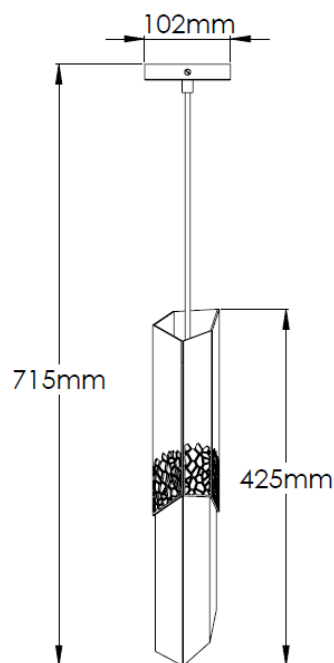

## Product Description

Prism Pendant in Pale Brass with Alabaster Shade and Fretwork Detail

## Technical Specification

<b>MATERIAL</b>	Brass / MS/ Alabaster	<b>IP Rating</b>	IP20
<b>FINISH</b>	Pale Brass M4/PLB	<b>HEIGHT</b>	715mm
<b>LAMPHOLDER TYPE</b>	LED Strip	<b>WIDTH</b>	102mm
<b>RECOMMENDED LAMP</b>	N/A	<b>DEPTH/PROJECTION</b>	N/A
<b>MAX WATTAGE</b>	9W	<b>BACK/CEILING PLATE</b>	102mm
<b>CERTIFICATIONS</b>	UKCA CE	<b>BASE DIAMETER</b>	N/A
<b>DIMMABLE</b>	Mains LED Driver	<b>WEIGHT</b>	4kg
<b>CLASS I / II / III</b>	Class III	<b>SHADE MATERIAL</b>	Alabaster