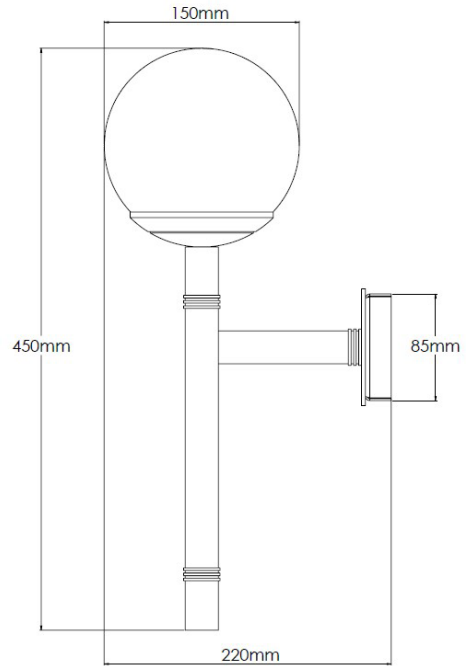

Product Description

Metal wall light with polished brass detailing and opal glass shade

Technical Specification

MATERIAL	Aluminium / Brass / Glass	IP Rating	IP20
FINISH	RAL7021 BlackGrey	HEIGHT	450mm
LAMPHOLDER TYPE	E27 x 1	WIDTH	150mm
RECOMMENDED LAMP	Golfball	DEPTH/PROJECTION	220mm
MAX WATTAGE	4W	BACK/CEILING PLATE	110x85mm
CERTIFICATIONS	UKCA CE	BASE DIAMETER	N/A
DIMMABLE	Mains - If lamps are compatible	WEIGHT	4kg
CLASS I / II / III	Class I	SHADE MATERIAL	Glass