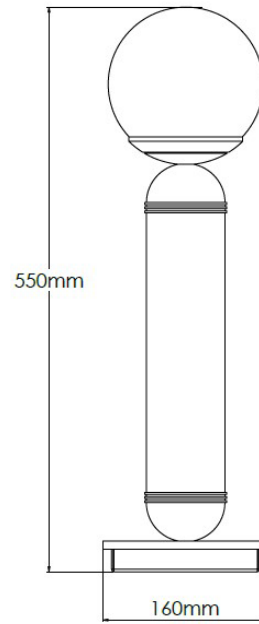

## Product Description

Metal table lamp with polished brass detailing and opal glass shade

## Technical Specification

<b>MATERIAL</b>	Aluminium / Brass / Glass	<b>IP Rating</b>	IP20
<b>FINISH</b>	RAL7021 BlackGrey	<b>HEIGHT</b>	550mm
<b>LAMPHOLDER TYPE</b>	E27 x 1	<b>WIDTH</b>	160mm
<b>RECOMMENDED LAMP</b>	Golfball	<b>DEPTH/PROJECTION</b>	150mm
<b>MAX WATTAGE</b>	4W	<b>BACK/CEILING PLATE</b>	N/A
<b>CERTIFICATIONS</b>	UKCA CE, UL	<b>BASE DIAMETER</b>	145x105mm
<b>DIMMABLE</b>	Mains - If lamps are compatible	<b>WEIGHT</b>	4kg
<b>CLASS I / II / III</b>	Class I	<b>SHADE MATERIAL</b>	Glass