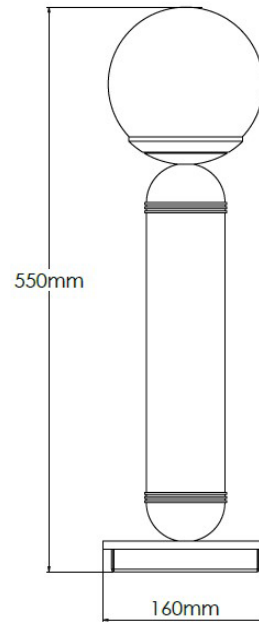

Product Description

Metal table lamp with polished brass detailing and opal glass shade

Technical Specification

MATERIAL	Aluminium / Brass / Glass	IP Rating	IP20
FINISH	RAL7021 BlackGrey	HEIGHT	550mm
LAMPHOLDER TYPE	E27 x 1	WIDTH	160mm
RECOMMENDED LAMP	Golfball	DEPTH/PROJECTION	150mm
MAX WATTAGE	4W	BACK/CEILING PLATE	N/A
CERTIFICATIONS	UKCA CE	BASE DIAMETER	145x105mm
DIMMABLE	Mains - If lamps are compatible	WEIGHT	4kg
CLASS I / II / III	Class I	SHADE MATERIAL	Glass