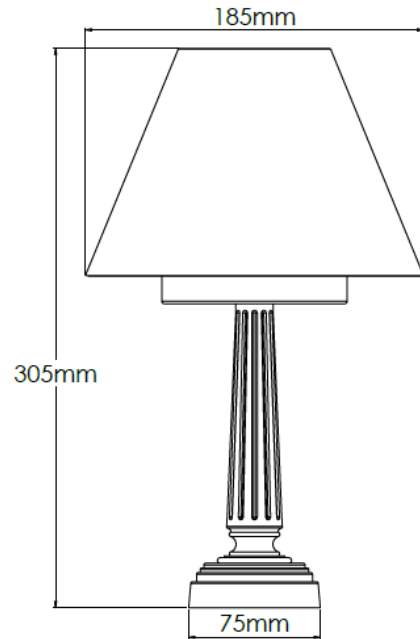

Product Description

Brass rechargeable table lamp with 6" cotton ivory pleated shade

Technical Specification

MATERIAL	Brass	IP Rating	IP20
FINISH	Old English Dark M6/OEBD	HEIGHT	290mm
LAMPHOLDER TYPE	Rechargeable	WIDTH	155mm
RECOMMENDED LAMP	Rechargeable LED	DEPTH/PROJECTION	155mm
MAX WATTAGE	N/A	BACK/CEILING PLATE	N/A
CERTIFICATIONS	UKCA CE, UL	BASE DIAMETER	75mm
DIMMABLE	N/A	WEIGHT	2kg
CLASS I / II / III	N/A	SHADE MATERIAL	Fabric

Product Description

Brass rechargeable table lamp with 7" cotton ivory pleated shade

Technical Specification

MATERIAL	Brass	IP Rating	IP20
FINISH	Old English Dark M6/OEBD	HEIGHT	305mm
LAMPHOLDER TYPE	Rechargeable	WIDTH	185mm
RECOMMENDED LAMP	Rechargeable LED	DEPTH/PROJECTION	185mm
MAX WATTAGE	N/A	BACK/CEILING PLATE	N/A
CERTIFICATIONS	UKCA CE, UL	BASE DIAMETER	75mm
DIMMABLE	N/A	WEIGHT	2kg
CLASS I / II / III	N/A	SHADE MATERIAL	Fabric

Product Description

Brass rechargeable table lamp with 6" snowdrift shade

Technical Specification

MATERIAL	Brass	IP Rating	IP20
FINISH	Old English Dark M6/OEBD	HEIGHT	290mm
LAMPHOLDER TYPE	Rechargeable	WIDTH	155mm
RECOMMENDED LAMP	Rechargeable LED	DEPTH/PROJECTION	155mm
MAX WATTAGE	N/A	BACK/CEILING PLATE	N/A
CERTIFICATIONS	UKCA CE, UL	BASE DIAMETER	75mm
DIMMABLE	N/A	WEIGHT	2kg
CLASS I / II / III	N/A	SHADE MATERIAL	Fabric

Product Description

Brass rechargeable table lamp with 7" snowdrift shade

Technical Specification

MATERIAL	Brass	IP Rating	IP20
FINISH	Old English Dark M6/OEBD	HEIGHT	305mm
LAMPHOLDER TYPE	Rechargeable	WIDTH	185mm
RECOMMENDED LAMP	Rechargeable LED	DEPTH/PROJECTION	185mm
MAX WATTAGE	N/A	BACK/CEILING PLATE	N/A
CERTIFICATIONS	UKCA CE, UL	BASE DIAMETER	75mm
DIMMABLE	N/A	WEIGHT	2kg
CLASS I / II / III	N/A	SHADE MATERIAL	Fabric