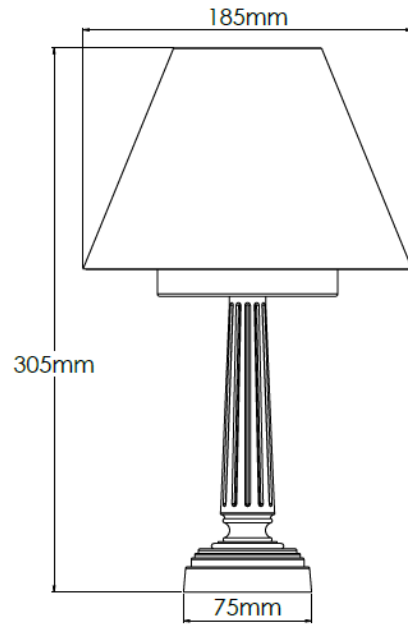

Product Description

Brass rechargeable table lamp with 6" cotton ivory pleated shade

Technical Specification

MATERIAL	Brass	IP Rating	IP20
FINISH	Old English Dark M6/OEBD	HEIGHT	290mm
LAMPHOLDER TYPE	Rechargeable	WIDTH	155mm
RECOMMENDED LAMP	Rechargeable LED	DEPTH/PROJECTION	155mm
MAX WATTAGE	N/A	BACK/CEILING PLATE	N/A
CERTIFICATIONS	UKCA CE, UL	BASE DIAMETER	75mm
DIMMABLE	N/A	WEIGHT	2kg
CLASS I / II / III	N/A	SHADE MATERIAL	Fabric

Product Description

Brass rechargeable table lamp with 7" cotton ivory pleated shade

Technical Specification

MATERIAL	Brass	IP Rating	IP20
FINISH	Old English Dark M6/OEBD	HEIGHT	305mm
LAMPHOLDER TYPE	Rechargeable	WIDTH	185mm
RECOMMENDED LAMP	Rechargeable LED	DEPTH/PROJECTION	185mm
MAX WATTAGE	N/A	BACK/CEILING PLATE	N/A
CERTIFICATIONS	UKCA CE, UL	BASE DIAMETER	75mm
DIMMABLE	N/A	WEIGHT	2kg
CLASS I / II / III	N/A	SHADE MATERIAL	Fabric

Product Description

Brass rechargeable table lamp with 6" snowdrift shade

Technical Specification

MATERIAL	Brass	IP Rating	IP20
FINISH	Old English Dark M6/OEBD	HEIGHT	290mm
LAMPHOLDER TYPE	Rechargeable	WIDTH	155mm
RECOMMENDED LAMP	Rechargeable LED	DEPTH/PROJECTION	155mm
MAX WATTAGE	N/A	BACK/CEILING PLATE	N/A
CERTIFICATIONS	UKCA CE, UL	BASE DIAMETER	75mm
DIMMABLE	N/A	WEIGHT	2kg
CLASS I / II / III	N/A	SHADE MATERIAL	Fabric

Product Description

Brass rechargeable table lamp with 7" snowdrift shade

Technical Specification

MATERIAL	Brass	IP Rating	IP20
FINISH	Old English Dark M6/OEBD	HEIGHT	305mm
LAMPHOLDER TYPE	Rechargeable	WIDTH	185mm
RECOMMENDED LAMP	Rechargeable LED	DEPTH/PROJECTION	185mm
MAX WATTAGE	N/A	BACK/CEILING PLATE	N/A
CERTIFICATIONS	UKCA CE, UL	BASE DIAMETER	75mm
DIMMABLE	N/A	WEIGHT	2kg
CLASS I / II / III	N/A	SHADE MATERIAL	Fabric