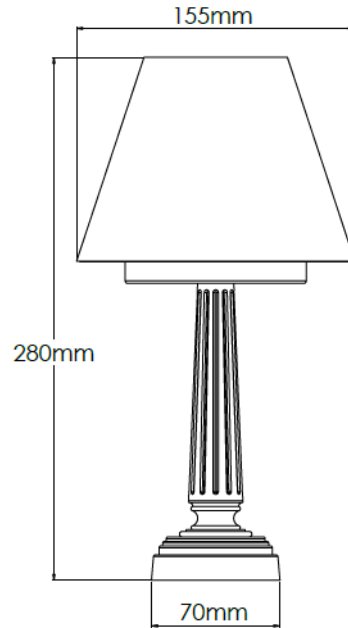

Product Description

Brass rechargeable table lamp with 6" cotton ivory pleated shade

Technical Specification

MATERIAL	Brass	IP Rating	IP20
FINISH	Old English Dark M6/OEBD	HEIGHT	290mm
LAMPHOLDER TYPE	Rechargeable	WIDTH	155mm
RECOMMENDED LAMP	Rechargeable LED	DEPTH/PROJECTION	155mm
MAX WATTAGE	N/A	BACK/CEILING PLATE	N/A
CERTIFICATIONS	UKCA CE, UL	BASE DIAMETER	75mm
DIMMABLE	N/A	WEIGHT	2kg
CLASS I / II / III	N/A	SHADE MATERIAL	Fabric

Product Description

Brass rechargeable table lamp with 7" cotton ivory pleated shade

Technical Specification

MATERIAL	Brass	IP Rating	IP20
FINISH	Old English Dark M6/OEBD	HEIGHT	305mm
LAMPHOLDER TYPE	Rechargeable	WIDTH	185mm
RECOMMENDED LAMP	Rechargeable LED	DEPTH/PROJECTION	185mm
MAX WATTAGE	N/A	BACK/CEILING PLATE	N/A
CERTIFICATIONS	UKCA CE, UL	BASE DIAMETER	75mm
DIMMABLE	N/A	WEIGHT	2kg
CLASS I / II / III	N/A	SHADE MATERIAL	Fabric

Product Description

Brass rechargeable table lamp with 6" snowdrift shade

Technical Specification

MATERIAL	Brass	IP Rating	IP20
FINISH	Old English Dark M6/OEBD	HEIGHT	290mm
LAMPHOLDER TYPE	Rechargeable	WIDTH	155mm
RECOMMENDED LAMP	Rechargeable LED	DEPTH/PROJECTION	155mm
MAX WATTAGE	N/A	BACK/CEILING PLATE	N/A
CERTIFICATIONS	UKCA CE, UL	BASE DIAMETER	75mm
DIMMABLE	N/A	WEIGHT	2kg
CLASS I / II / III	N/A	SHADE MATERIAL	Fabric

Product Description

Brass rechargeable table lamp with 7" snowdrift shade

Technical Specification

MATERIAL	Brass	IP Rating	IP20
FINISH	Old English Dark M6/OEBD	HEIGHT	305mm
LAMPHOLDER TYPE	Rechargeable	WIDTH	185mm
RECOMMENDED LAMP	Rechargeable LED	DEPTH/PROJECTION	185mm
MAX WATTAGE	N/A	BACK/CEILING PLATE	N/A
CERTIFICATIONS	UKCA CE, UL	BASE DIAMETER	75mm
DIMMABLE	N/A	WEIGHT	2kg
CLASS I / II / III	N/A	SHADE MATERIAL	Fabric