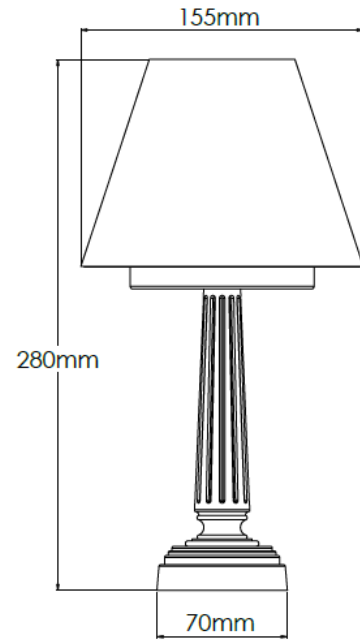

Product Description

Brass rechargeable table lamp with 6" cotton ivory pleated shade

Technical Specification

MATERIAL	Brass	IP Rating	IP20
FINISH	Old English Dark M6/OEBD	HEIGHT	290mm
LAMPHOLDER TYPE	Rechargeable	WIDTH	155mm
RECOMMENDED LAMP	Rechargeable LED	DEPTH/PROJECTION	155mm
MAX WATTAGE	N/A	BACK/CEILING PLATE	N/A
CERTIFICATIONS	UKCA CE, UL	BASE DIAMETER	75mm
DIMMABLE	N/A	WEIGHT	2kg
CLASS I / II / III	N/A	SHADE MATERIAL	Fabric

Product Description

Brass rechargeable table lamp with 7" cotton ivory pleated shade

Technical Specification

MATERIAL	Brass	IP Rating	IP20
FINISH	Old English Dark M6/OEBD	HEIGHT	305mm
LAMPHOLDER TYPE	Rechargeable	WIDTH	185mm
RECOMMENDED LAMP	Rechargeable LED	DEPTH/PROJECTION	185mm
MAX WATTAGE	N/A	BACK/CEILING PLATE	N/A
CERTIFICATIONS	UKCA CE, UL	BASE DIAMETER	75mm
DIMMABLE	N/A	WEIGHT	2kg
CLASS I / II / III	N/A	SHADE MATERIAL	Fabric

Product Description

Brass rechargeable table lamp with 6" snowdrift shade

Technical Specification

MATERIAL	Brass	IP Rating	IP20
FINISH	Old English Dark M6/OEBD	HEIGHT	290mm
LAMPHOLDER TYPE	Rechargeable	WIDTH	155mm
RECOMMENDED LAMP	Rechargeable LED	DEPTH/PROJECTION	155mm
MAX WATTAGE	N/A	BACK/CEILING PLATE	N/A
CERTIFICATIONS	UKCA CE, UL	BASE DIAMETER	75mm
DIMMABLE	N/A	WEIGHT	2kg
CLASS I / II / III	N/A	SHADE MATERIAL	Fabric

Product Description

Brass rechargeable table lamp with 7" snowdrift shade

Technical Specification

MATERIAL	Brass	IP Rating	IP20
FINISH	Old English Dark M6/OEBD	HEIGHT	305mm
LAMPHOLDER TYPE	Rechargeable	WIDTH	185mm
RECOMMENDED LAMP	Rechargeable LED	DEPTH/PROJECTION	185mm
MAX WATTAGE	N/A	BACK/CEILING PLATE	N/A
CERTIFICATIONS	UKCA CE, UL	BASE DIAMETER	75mm
DIMMABLE	N/A	WEIGHT	2kg
CLASS I / II / III	N/A	SHADE MATERIAL	Fabric