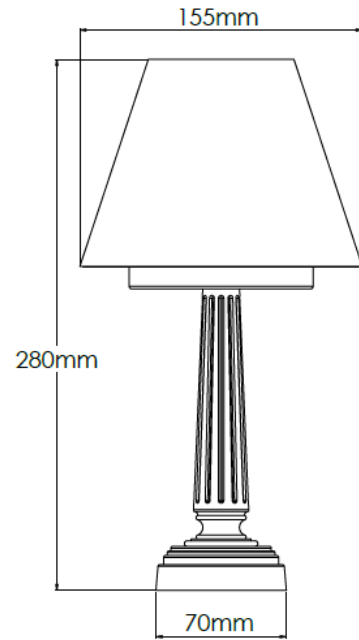

Product Description

Brass rechargeable table lamp with 6" cotton ivory pleated shade

Technical Specification

MATERIAL	Brass	IP Rating	IP20
FINISH	Old English Dark M6/OEBD	HEIGHT	290mm
LAMPHOLDER TYPE	Rechargeable	WIDTH	155mm
RECOMMENDED LAMP	Smart Lamp SC5482	DEPTH/PROJECTION	155mm
MAX WATTAGE	N/A	BACK/CEILING PLATE	N/A
CERTIFICATIONS	UKCA CE	BASE DIAMETER	75mm
DIMMABLE	N/A	WEIGHT	2kg
CLASS I / II / III	N/A	SHADE MATERIAL	Fabric

Product Description

Brass rechargeable table lamp with 7" cotton ivory pleated shade

Technical Specification

MATERIAL	Brass	IP Rating	IP20
FINISH	Old English Dark M6/OEBD	HEIGHT	305mm
LAMPHOLDER TYPE	Rechargeable	WIDTH	185mm
RECOMMENDED LAMP	Smart Lamp SC5482	DEPTH/PROJECTION	185mm
MAX WATTAGE	N/A	BACK/CEILING PLATE	N/A
CERTIFICATIONS	UKCA CE	BASE DIAMETER	75mm
DIMMABLE	N/A	WEIGHT	2kg
CLASS I / II / III	N/A	SHADE MATERIAL	Fabric

Product Description

Brass rechargeable table lamp with 6" snowdrift shade

Technical Specification

MATERIAL	Brass	IP Rating	IP20
FINISH	Old English Dark M6/OEBD	HEIGHT	290mm
LAMPHOLDER TYPE	Rechargeable	WIDTH	155mm
RECOMMENDED LAMP	Smart Lamp SC5482	DEPTH/PROJECTION	155mm
MAX WATTAGE	N/A	BACK/CEILING PLATE	N/A
CERTIFICATIONS	UKCA CE	BASE DIAMETER	75mm
DIMMABLE	N/A	WEIGHT	2kg
CLASS I / II / III	N/A	SHADE MATERIAL	Fabric

Product Description

Brass rechargeable table lamp with 7" snowdrift shade

Technical Specification

MATERIAL	Brass	IP Rating	IP20
FINISH	Old English Dark M6/OEBD	HEIGHT	305mm
LAMPHOLDER TYPE	Rechargeable	WIDTH	185mm
RECOMMENDED LAMP	Smart Lamp SC5482	DEPTH/PROJECTION	185mm
MAX WATTAGE	N/A	BACK/CEILING PLATE	N/A
CERTIFICATIONS	UKCA CE	BASE DIAMETER	75mm
DIMMABLE	N/A	WEIGHT	2kg
CLASS I / II / III	N/A	SHADE MATERIAL	Fabric