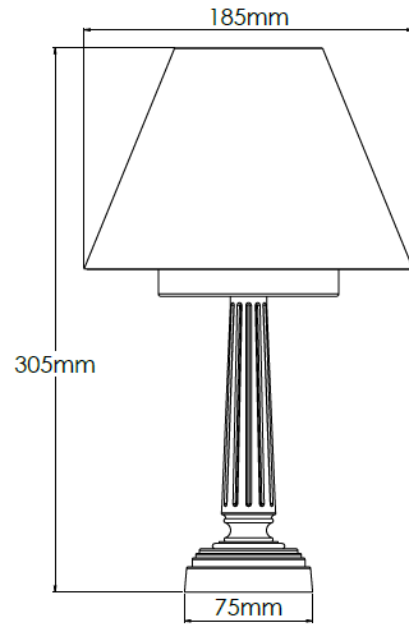

Product Description

Brass rechargeable table lamp with 6" cotton ivory pleated shade

Technical Specification

MATERIAL	Brass	IP Rating	IP20
FINISH	Old English Dark M6/OEBD	HEIGHT	290mm
LAMPHOLDER TYPE	Rechargeable	WIDTH	155mm
RECOMMENDED LAMP	Smart Lamp SC5482	DEPTH/PROJECTION	155mm
MAX WATTAGE	N/A	BACK/CEILING PLATE	N/A
CERTIFICATIONS	UKCA CE	BASE DIAMETER	75mm
DIMMABLE	N/A	WEIGHT	2kg
CLASS I / II / III	N/A	SHADE MATERIAL	Fabric

Product Description

Brass rechargeable table lamp with 7" cotton ivory pleated shade

Technical Specification

MATERIAL	Brass	IP Rating	IP20
FINISH	Old English Dark M6/OEBD	HEIGHT	305mm
LAMPHOLDER TYPE	Rechargeable	WIDTH	185mm
RECOMMENDED LAMP	Smart Lamp SC5482	DEPTH/PROJECTION	185mm
MAX WATTAGE	N/A	BACK/CEILING PLATE	N/A
CERTIFICATIONS	UKCA CE	BASE DIAMETER	75mm
DIMMABLE	N/A	WEIGHT	2kg
CLASS I / II / III	N/A	SHADE MATERIAL	Fabric

Product Description

Brass rechargeable table lamp with 6" snowdrift shade

Technical Specification

MATERIAL	Brass	IP Rating	IP20
FINISH	Old English Dark M6/OEBD	HEIGHT	290mm
LAMPHOLDER TYPE	Rechargeable	WIDTH	155mm
RECOMMENDED LAMP	Smart Lamp SC5482	DEPTH/PROJECTION	155mm
MAX WATTAGE	N/A	BACK/CEILING PLATE	N/A
CERTIFICATIONS	UKCA CE	BASE DIAMETER	75mm
DIMMABLE	N/A	WEIGHT	2kg
CLASS I / II / III	N/A	SHADE MATERIAL	Fabric

Product Description

Brass rechargeable table lamp with 7" snowdrift shade

Technical Specification

MATERIAL	Brass	IP Rating	IP20
FINISH	Old English Dark M6/OEBD	HEIGHT	305mm
LAMPHOLDER TYPE	Rechargeable	WIDTH	185mm
RECOMMENDED LAMP	Smart Lamp SC5482	DEPTH/PROJECTION	185mm
MAX WATTAGE	N/A	BACK/CEILING PLATE	N/A
CERTIFICATIONS	UKCA CE	BASE DIAMETER	75mm
DIMMABLE	N/A	WEIGHT	2kg
CLASS I / II / III	N/A	SHADE MATERIAL	Fabric