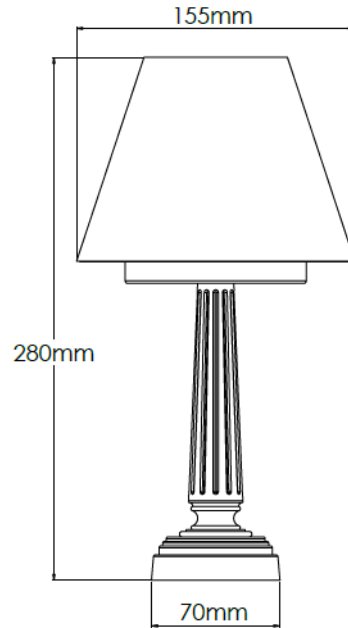

Product Description

Brass rechargeable table lamp with 6" cotton ivory pleated shade

Technical Specification

MATERIAL	Brass	IP Rating	IP20
FINISH	Old English Dark M6/OEBD	HEIGHT	290mm
LAMPHOLDER TYPE	Rechargeable	WIDTH	155mm
RECOMMENDED LAMP	Smart Lamp SC5482	DEPTH/PROJECTION	155mm
MAX WATTAGE	N/A	BACK/CEILING PLATE	N/A
CERTIFICATIONS	UKCA CE	BASE DIAMETER	75mm
DIMMABLE	N/A	WEIGHT	2kg
CLASS I / II / III	N/A	SHADE MATERIAL	Fabric

Product Description

Brass rechargeable table lamp with 7" cotton ivory pleated shade

Technical Specification

MATERIAL	Brass	IP Rating	IP20
FINISH	Old English Dark M6/OEBD	HEIGHT	305mm
LAMPHOLDER TYPE	Rechargeable	WIDTH	185mm
RECOMMENDED LAMP	Smart Lamp SC5482	DEPTH/PROJECTION	185mm
MAX WATTAGE	N/A	BACK/CEILING PLATE	N/A
CERTIFICATIONS	UKCA CE	BASE DIAMETER	75mm
DIMMABLE	N/A	WEIGHT	2kg
CLASS I / II / III	N/A	SHADE MATERIAL	Fabric

Product Description

Brass rechargeable table lamp with 6" snowdrift shade

Technical Specification

MATERIAL	Brass	IP Rating	IP20
FINISH	Old English Dark M6/OEBD	HEIGHT	290mm
LAMPHOLDER TYPE	Rechargeable	WIDTH	155mm
RECOMMENDED LAMP	Smart Lamp SC5482	DEPTH/PROJECTION	155mm
MAX WATTAGE	N/A	BACK/CEILING PLATE	N/A
CERTIFICATIONS	UKCA CE	BASE DIAMETER	75mm
DIMMABLE	N/A	WEIGHT	2kg
CLASS I / II / III	N/A	SHADE MATERIAL	Fabric

Product Description

Brass rechargeable table lamp with 7" snowdrift shade

Technical Specification

MATERIAL	Brass	IP Rating	IP20
FINISH	Old English Dark M6/OEBD	HEIGHT	305mm
LAMPHOLDER TYPE	Rechargeable	WIDTH	185mm
RECOMMENDED LAMP	Smart Lamp SC5482	DEPTH/PROJECTION	185mm
MAX WATTAGE	N/A	BACK/CEILING PLATE	N/A
CERTIFICATIONS	UKCA CE	BASE DIAMETER	75mm
DIMMABLE	N/A	WEIGHT	2kg
CLASS I / II / III	N/A	SHADE MATERIAL	Fabric