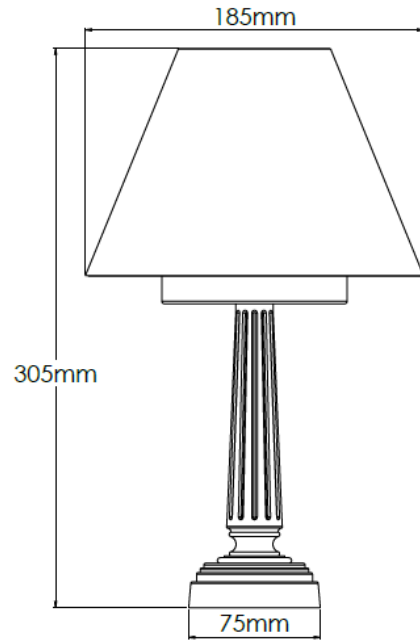

Product Description

Brass rechargeable table lamp with 6" cotton ivory pleated shade

Technical Specification

MATERIAL	Brass	IP Rating	IP20
FINISH	Old English Dark M6/OEBD	HEIGHT	290mm
LAMPHOLDER TYPE	Rechargeable	WIDTH	155mm
RECOMMENDED LAMP	Smart Lamp SC5482	DEPTH/PROJECTION	155mm
MAX WATTAGE	N/A	BACK/CEILING PLATE	N/A
CERTIFICATIONS	UKCA CE	BASE DIAMETER	75mm
DIMMABLE	N/A	WEIGHT	2kg
CLASS I / II / III	N/A	SHADE MATERIAL	Fabric

Product Description

Brass rechargeable table lamp with 7" cotton ivory pleated shade

Technical Specification

MATERIAL	Brass	IP Rating	IP20
FINISH	Old English Dark M6/OEBD	HEIGHT	305mm
LAMPHOLDER TYPE	Rechargeable	WIDTH	185mm
RECOMMENDED LAMP	Smart Lamp SC5482	DEPTH/PROJECTION	185mm
MAX WATTAGE	N/A	BACK/CEILING PLATE	N/A
CERTIFICATIONS	UKCA CE	BASE DIAMETER	75mm
DIMMABLE	N/A	WEIGHT	2kg
CLASS I / II / III	N/A	SHADE MATERIAL	Fabric

Product Description

Brass rechargeable table lamp with 6" snowdrift shade

Technical Specification

MATERIAL	Brass	IP Rating	IP20
FINISH	Old English Dark M6/OEBD	HEIGHT	290mm
LAMPHOLDER TYPE	Rechargeable	WIDTH	155mm
RECOMMENDED LAMP	Smart Lamp SC5482	DEPTH/PROJECTION	155mm
MAX WATTAGE	N/A	BACK/CEILING PLATE	N/A
CERTIFICATIONS	UKCA CE	BASE DIAMETER	75mm
DIMMABLE	N/A	WEIGHT	2kg
CLASS I / II / III	N/A	SHADE MATERIAL	Fabric

Product Description

Brass rechargeable table lamp with 7" snowdrift shade

Technical Specification

MATERIAL	Brass	IP Rating	IP20
FINISH	Old English Dark M6/OEBD	HEIGHT	305mm
LAMPHOLDER TYPE	Rechargeable	WIDTH	185mm
RECOMMENDED LAMP	Smart Lamp SC5482	DEPTH/PROJECTION	185mm
MAX WATTAGE	N/A	BACK/CEILING PLATE	N/A
CERTIFICATIONS	UKCA CE	BASE DIAMETER	75mm
DIMMABLE	N/A	WEIGHT	2kg
CLASS I / II / III	N/A	SHADE MATERIAL	Fabric