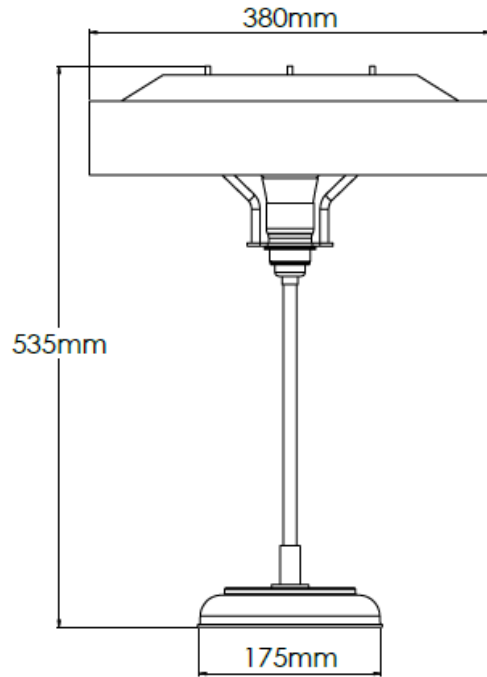

## Technical Specification

<b>MATERIAL</b>	Brass	<b>IP Rating</b>	IP20
<b>FINISH</b>	Polished Antique Brass M6/PABR	<b>HEIGHT</b>	535mm
<b>LAMPHOLDER TYPE</b>	E27 x 1	<b>WIDTH</b>	380mm
<b>RECOMMENDED LAMP</b>	Golfball	<b>DEPTH/PROJECTION</b>	380mm
<b>MAX WATTAGE</b>	8W	<b>BACK/CEILING PLATE</b>	N/A
<b>CERTIFICATIONS</b>	UKCA CE	<b>BASE DIAMETER</b>	175mm
<b>DIMMABLE</b>	Mains - If lamps are compatible	<b>WEIGHT</b>	5kg
<b>CLASS I / II / III</b>	Class I	<b>SHADE MATERIAL</b>	Metal