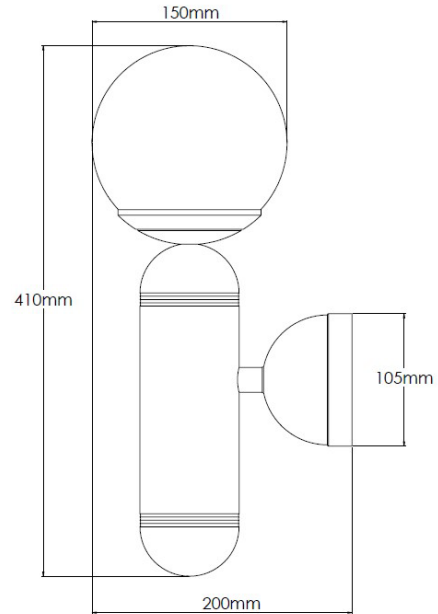

## Product Description

Blue powder coated wall light with brass detailing and opal glass shade

## Technical Specification

<b>MATERIAL</b>	Aluminium / Brass / Glass	<b>IP Rating</b>	IP20
<b>FINISH</b>	RAL5009 Azure Blue	<b>HEIGHT</b>	410mm
<b>LAMPHOLDER TYPE</b>	E27 x 1	<b>WIDTH</b>	150mm
<b>RECOMMENDED LAMP</b>	Golfball	<b>DEPTH/PROJECTION</b>	200mm
<b>MAX WATTAGE</b>	4W	<b>BACK/CEILING PLATE</b>	105mm
<b>CERTIFICATIONS</b>	UKCA CE, UL	<b>BASE DIAMETER</b>	N/A
<b>DIMMABLE</b>	Mains - If lamps are compatible	<b>WEIGHT</b>	4kg
<b>CLASS I / II / III</b>	Class I	<b>SHADE MATERIAL</b>	Glass