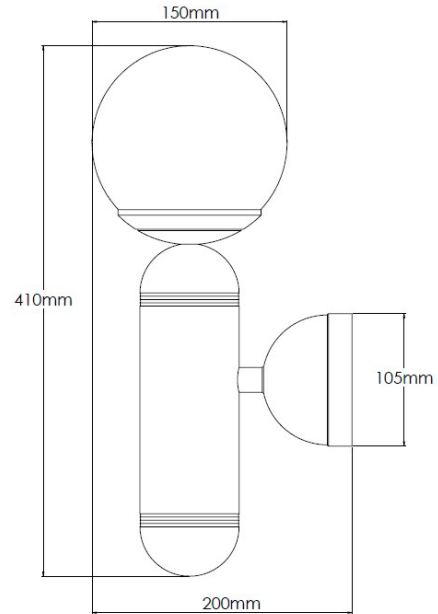

Product Description

Blue powder coated wall light with brass detailing and opal glass shade

Technical Specification

| | | | |
|---------------------------|---------------------------------|---------------------------|-------|
| MATERIAL | Aluminium / Brass / Glass | IP Rating | IP20 |
| FINISH | RAL5009 Azure Blue | HEIGHT | 410mm |
| LAMPHOLDER TYPE | E27 x 1 | WIDTH | 150mm |
| RECOMMENDED LAMP | Golfball | DEPTH/PROJECTION | 200mm |
| MAX WATTAGE | 4W | BACK/CEILING PLATE | 105mm |
| CERTIFICATIONS | UKCA CE | BASE DIAMETER | N/A |
| DIMMABLE | Mains - If lamps are compatible | WEIGHT | 4kg |
| CLASS I / II / III | Class I | SHADE MATERIAL | Glass |